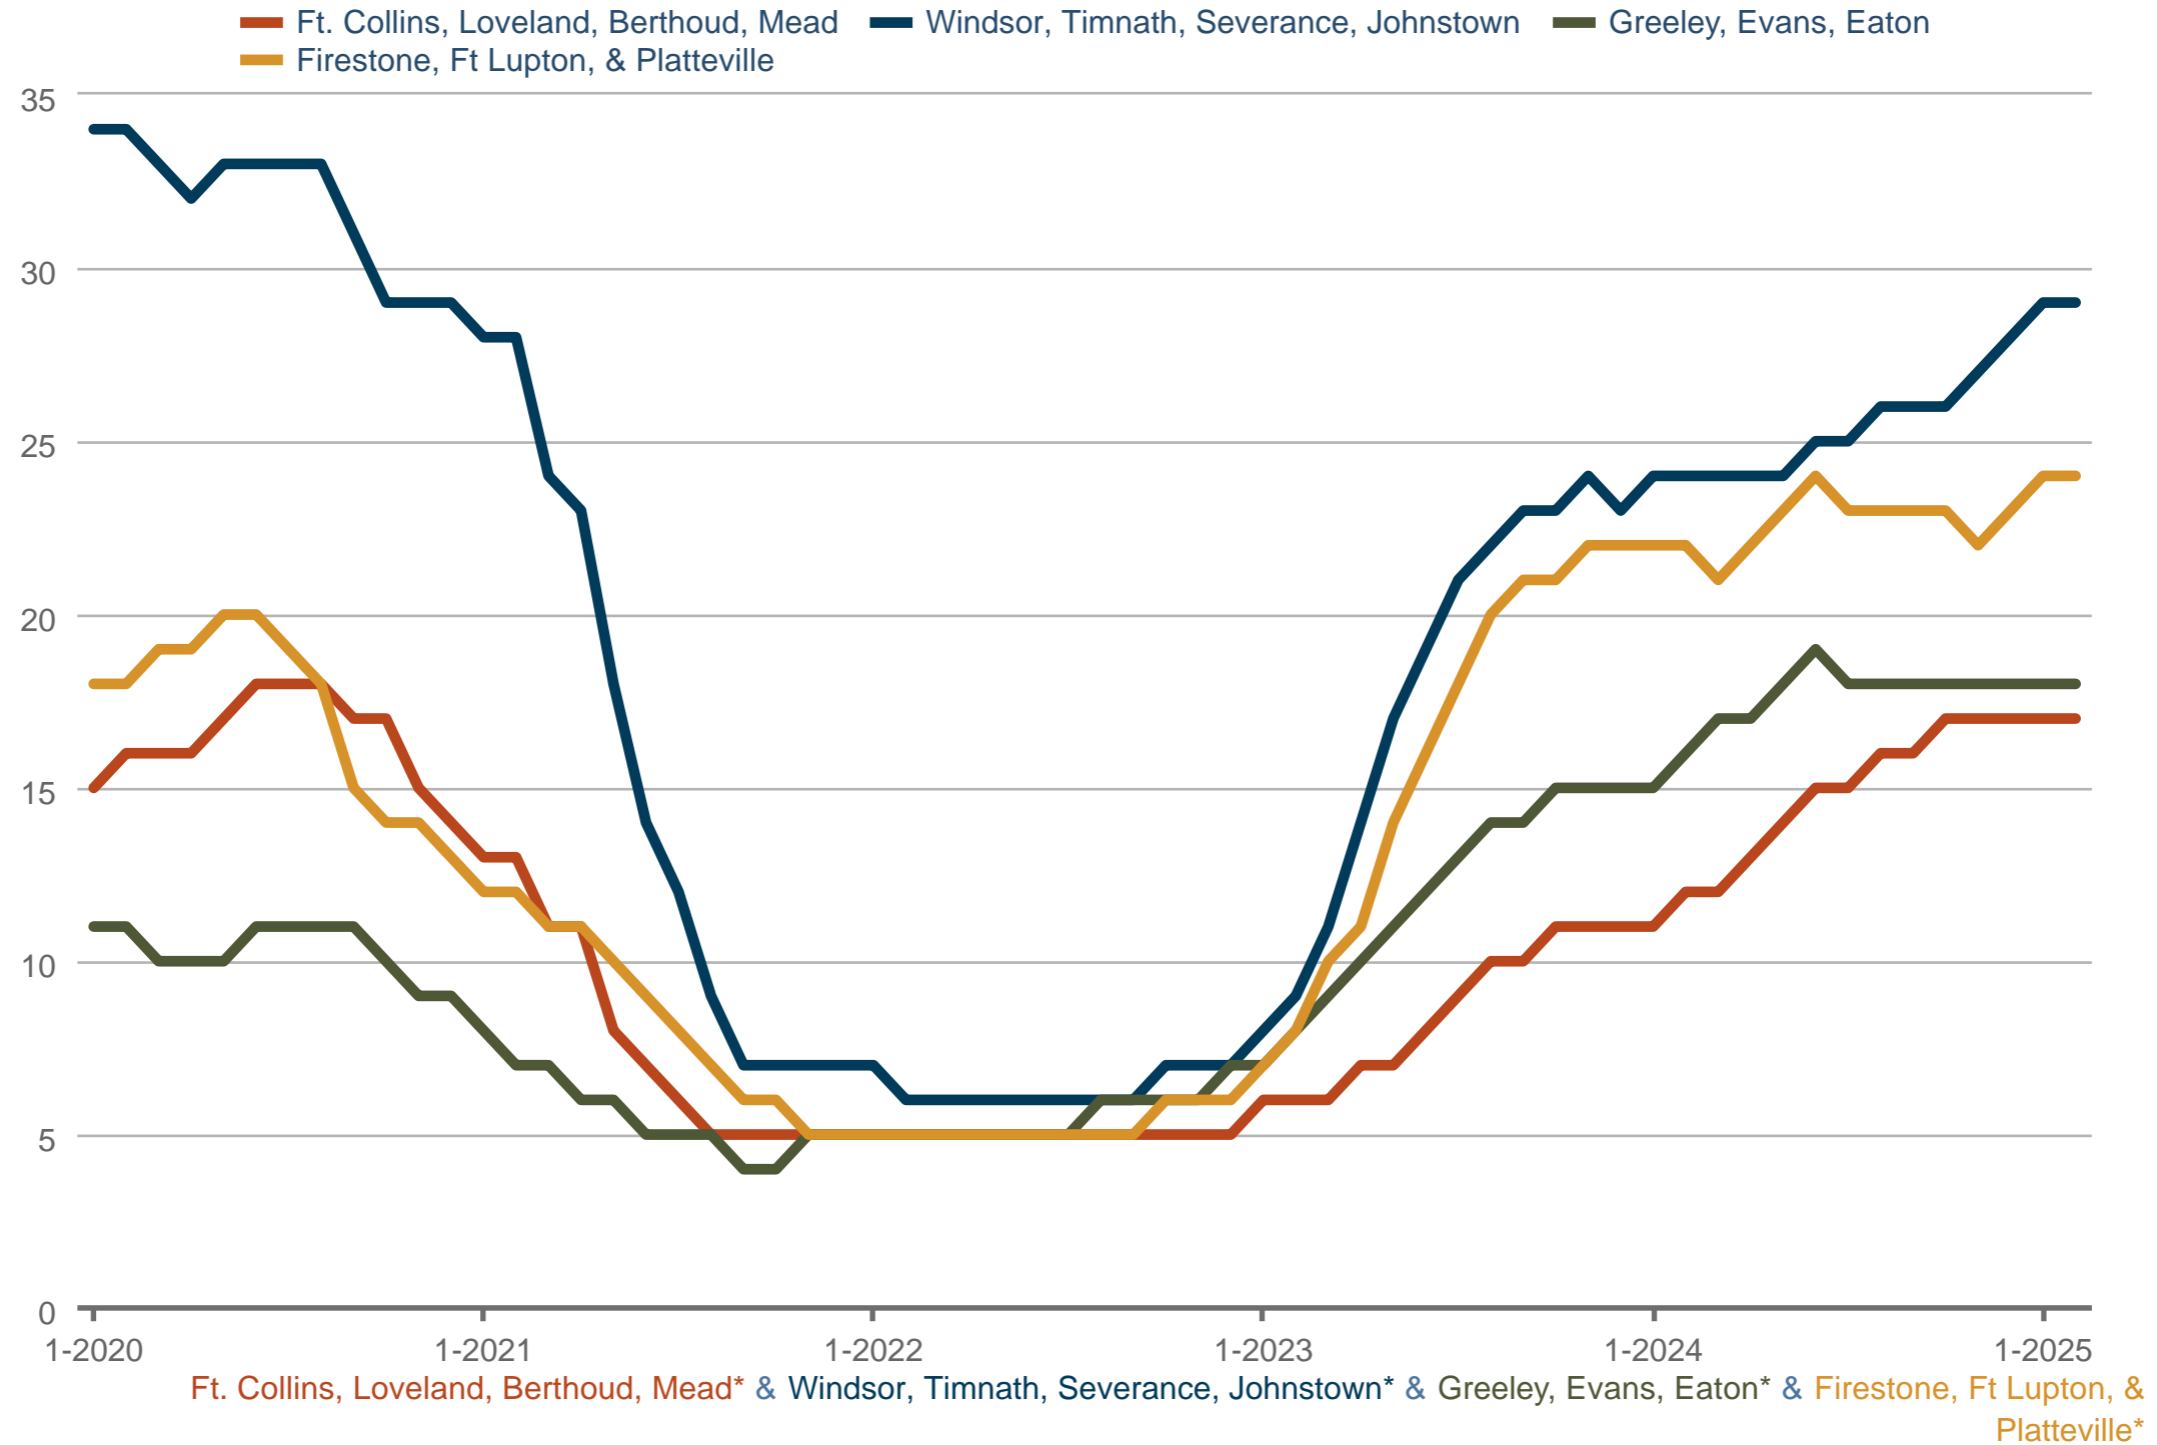

### Median Days in MLS

Each data point is 12 months of activity. Data is from March 17, 2025.

\* User-defined area. All data from REcolorado®. REcolorado® is a registered trademark of REcolorado © 2021 REcolorado. All rights reserved. InfoSparks © 2025 ShowingTime Plus, LLC.