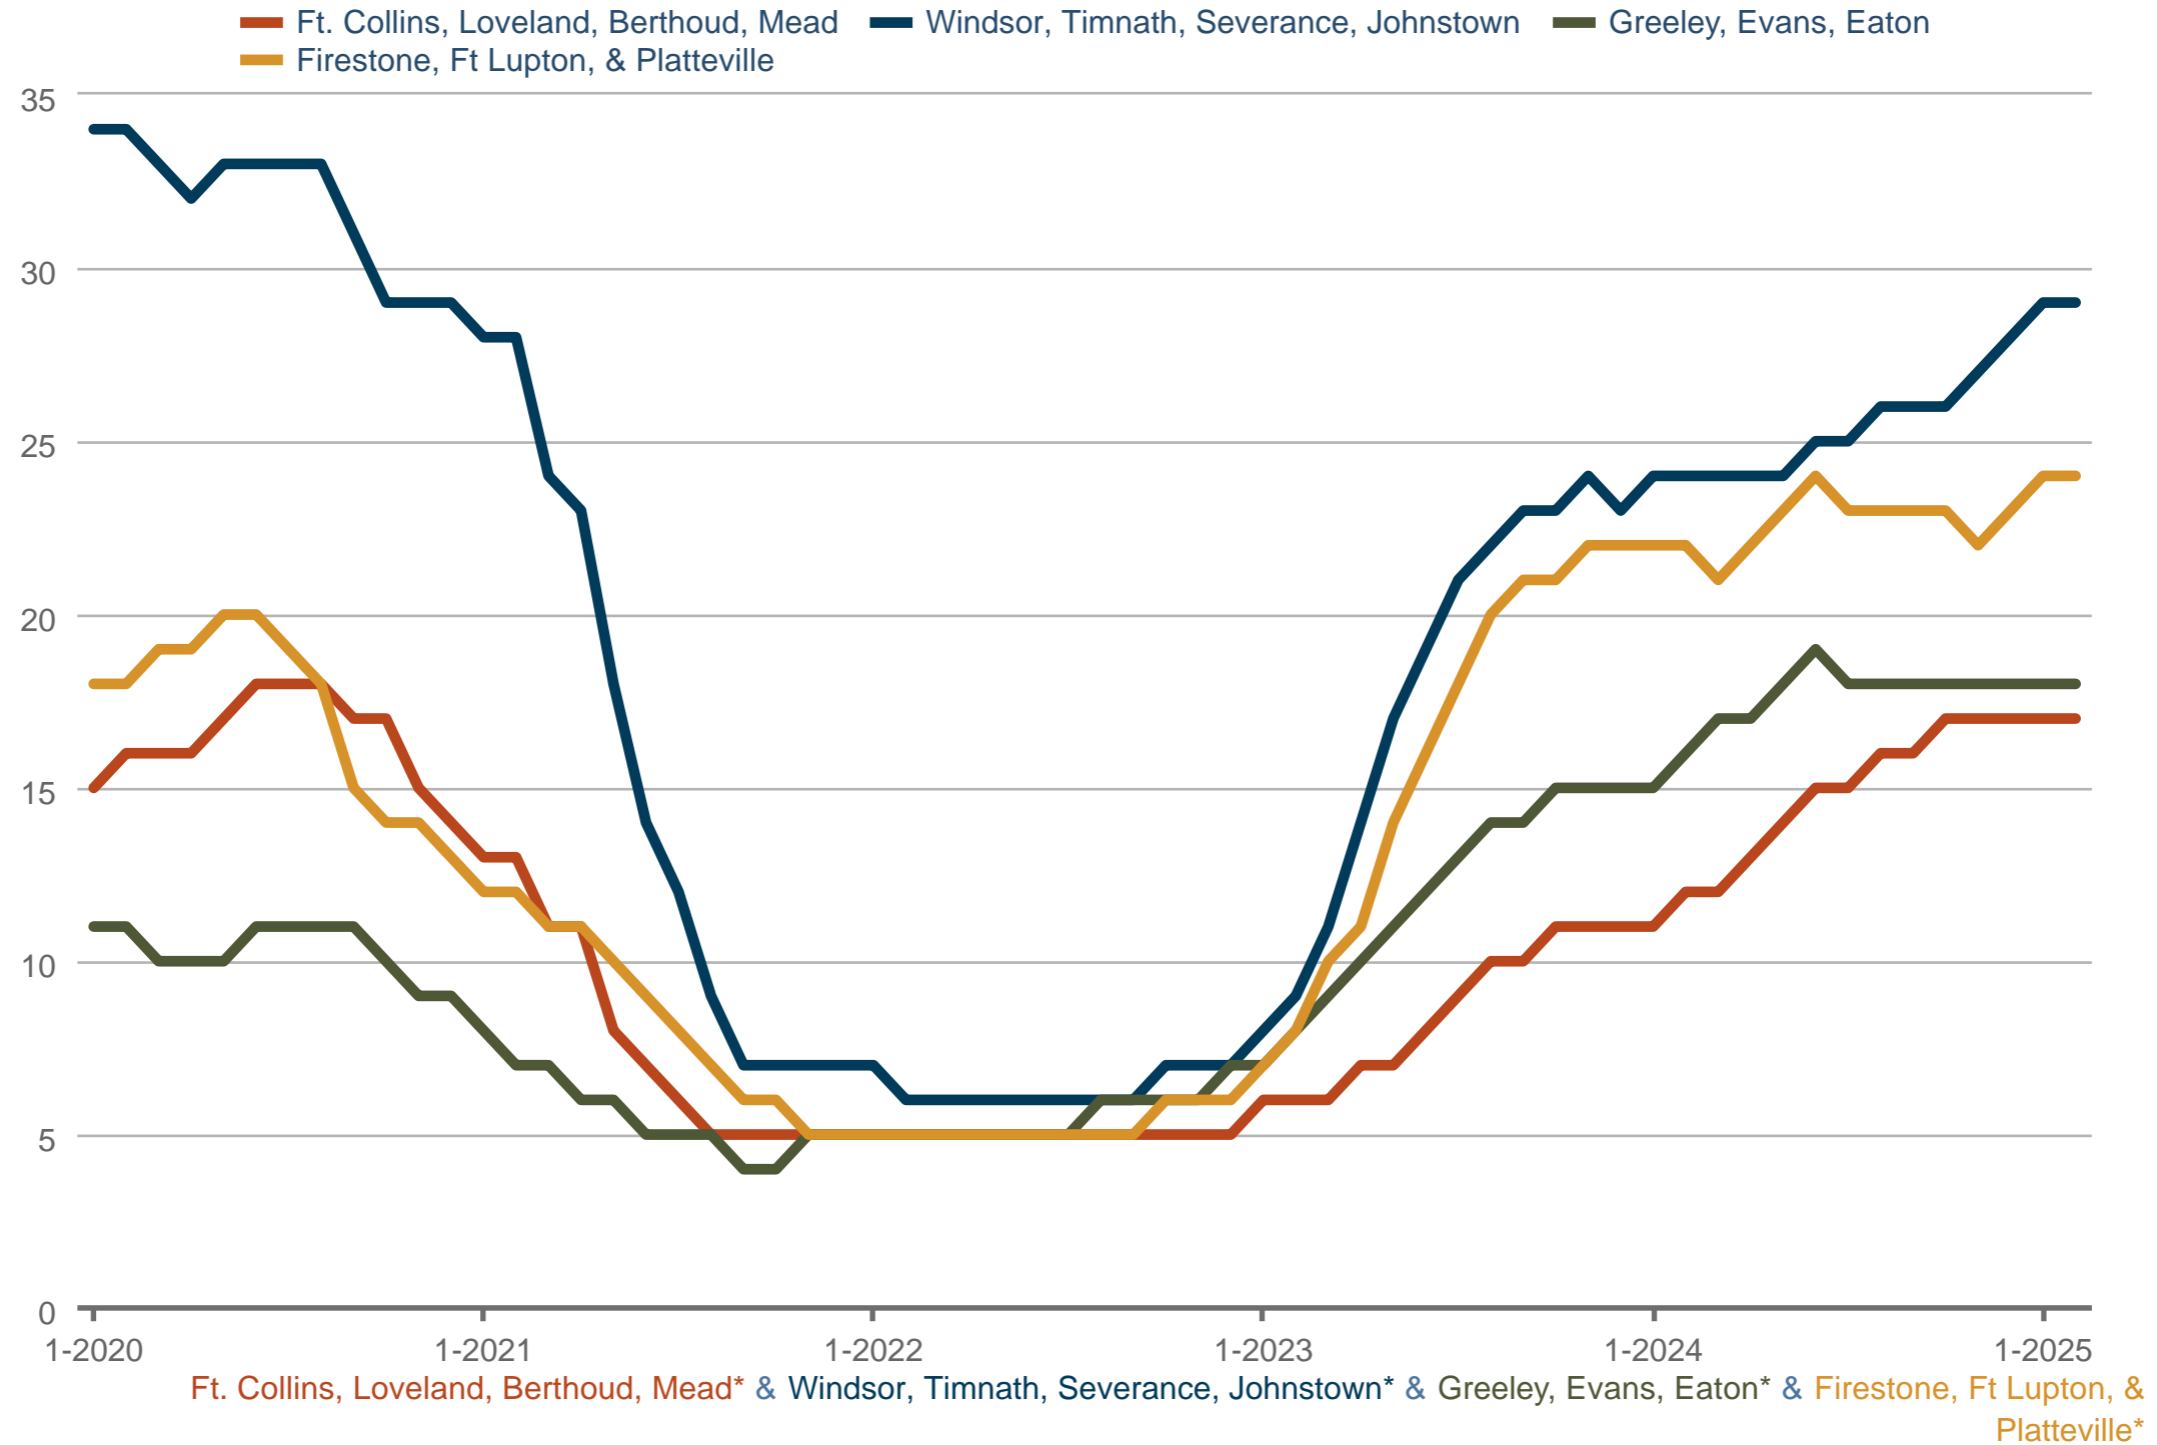

Median Days in MLS

Each data point is 12 months of activity. Data is from March 13, 2025.

* User-defined area. All data from REcolorado®. REcolorado® is a registered trademark of REcolorado © 2021 REcolorado. All rights reserved. InfoSparks © 2025 ShowingTime Plus, LLC.