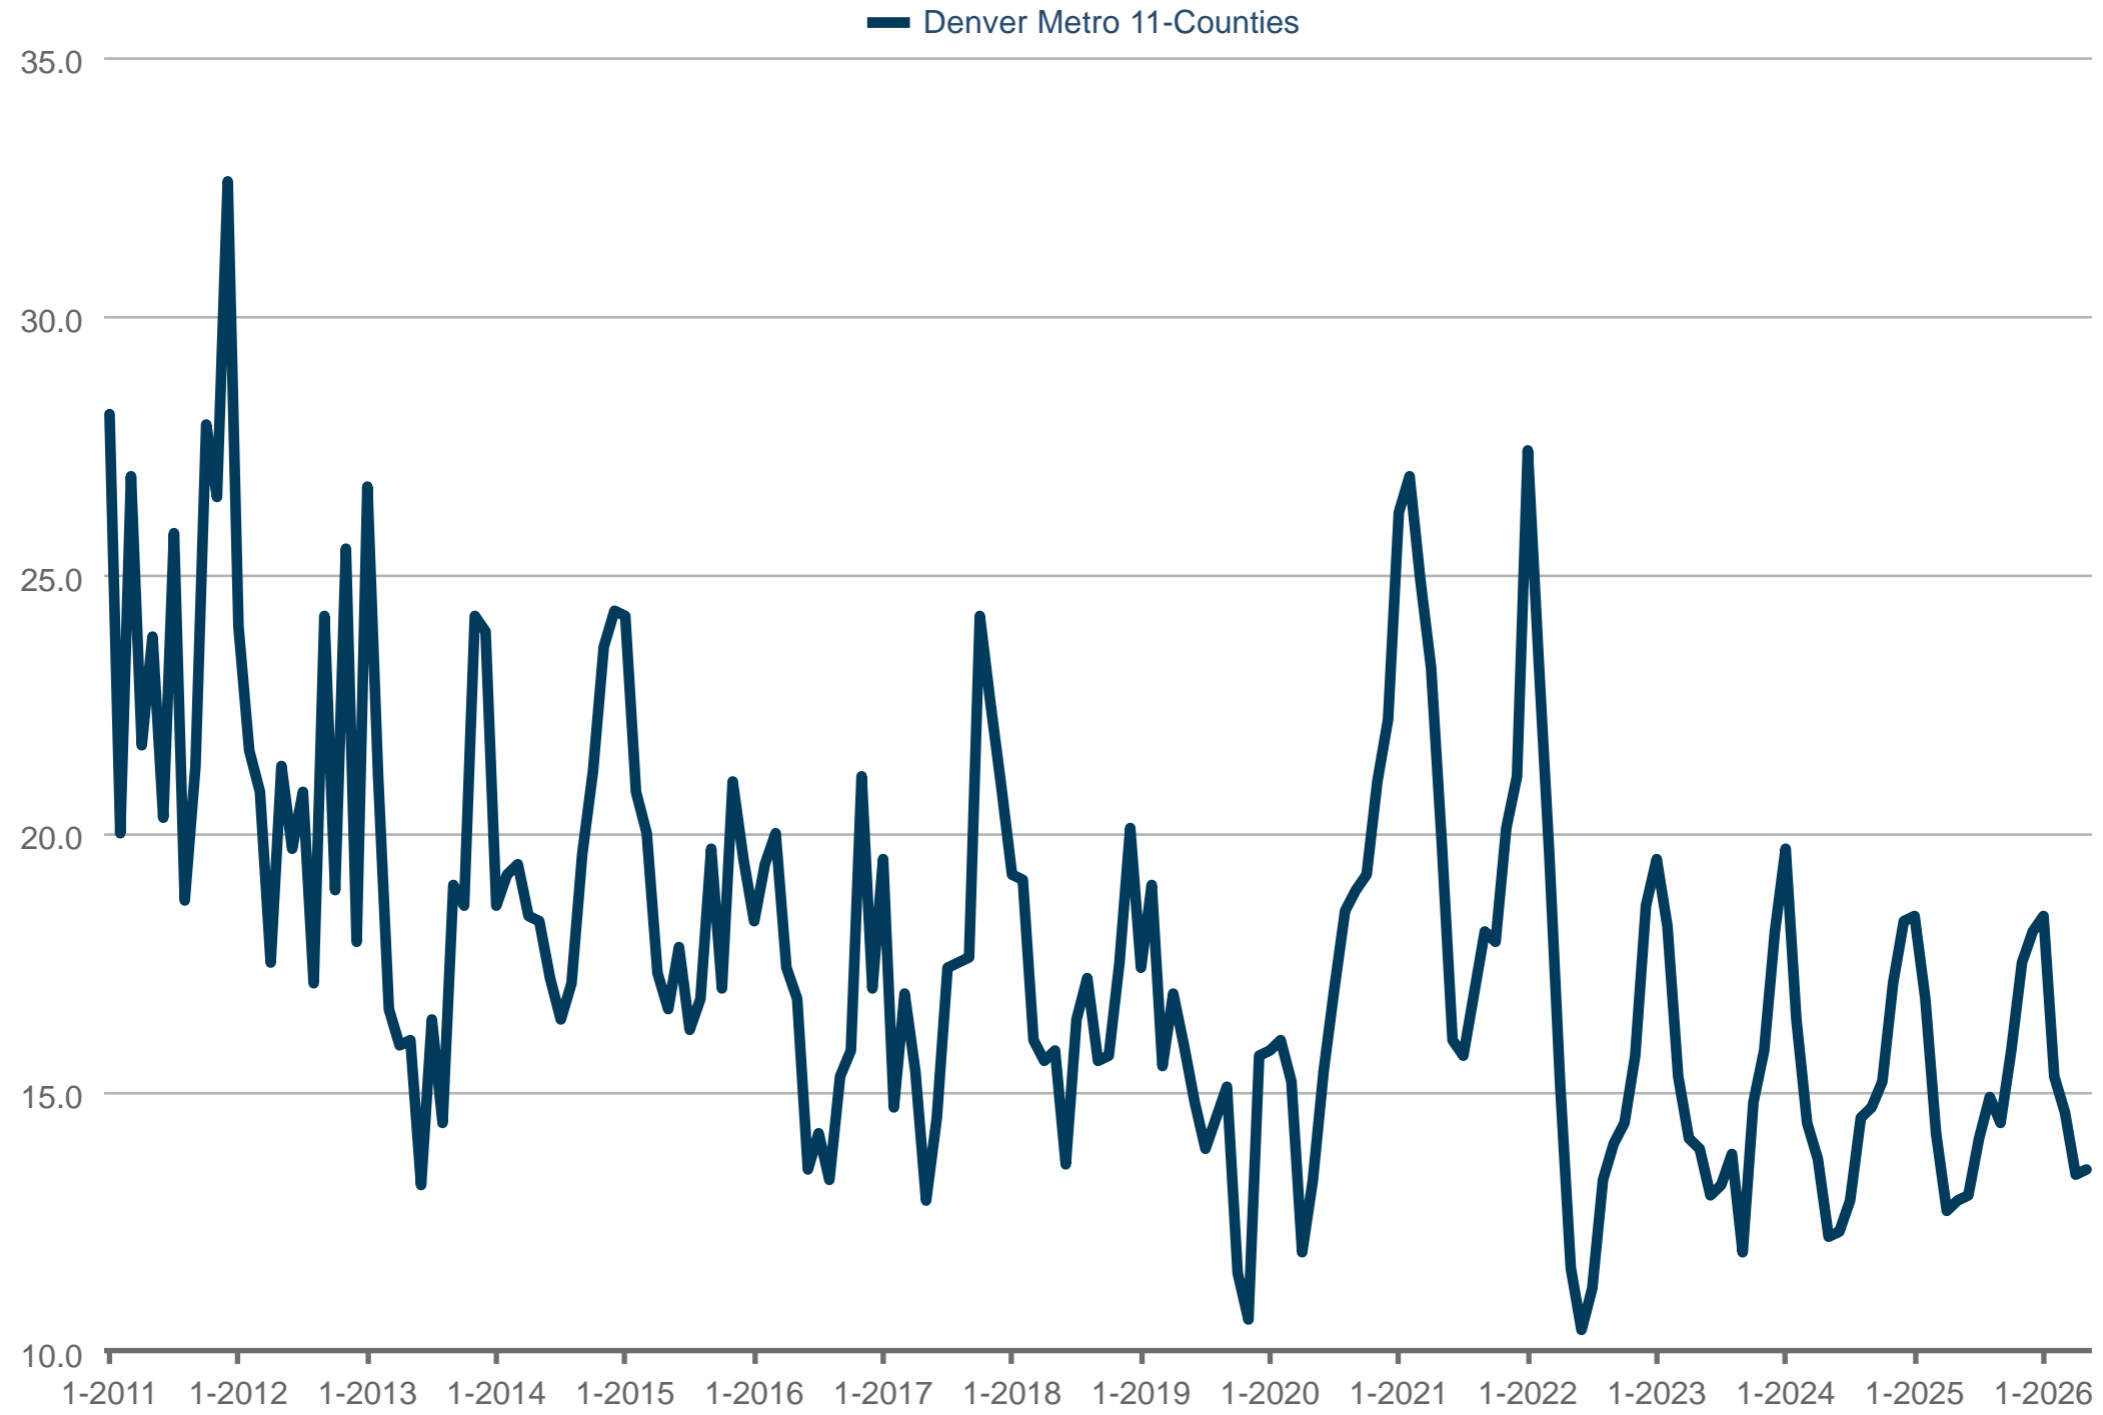

Average Showings to Pending

Denver Metro 11-Counties: \$600,000 to \$999,999

Each data point is one month of activity. Data is from June 13, 2026.