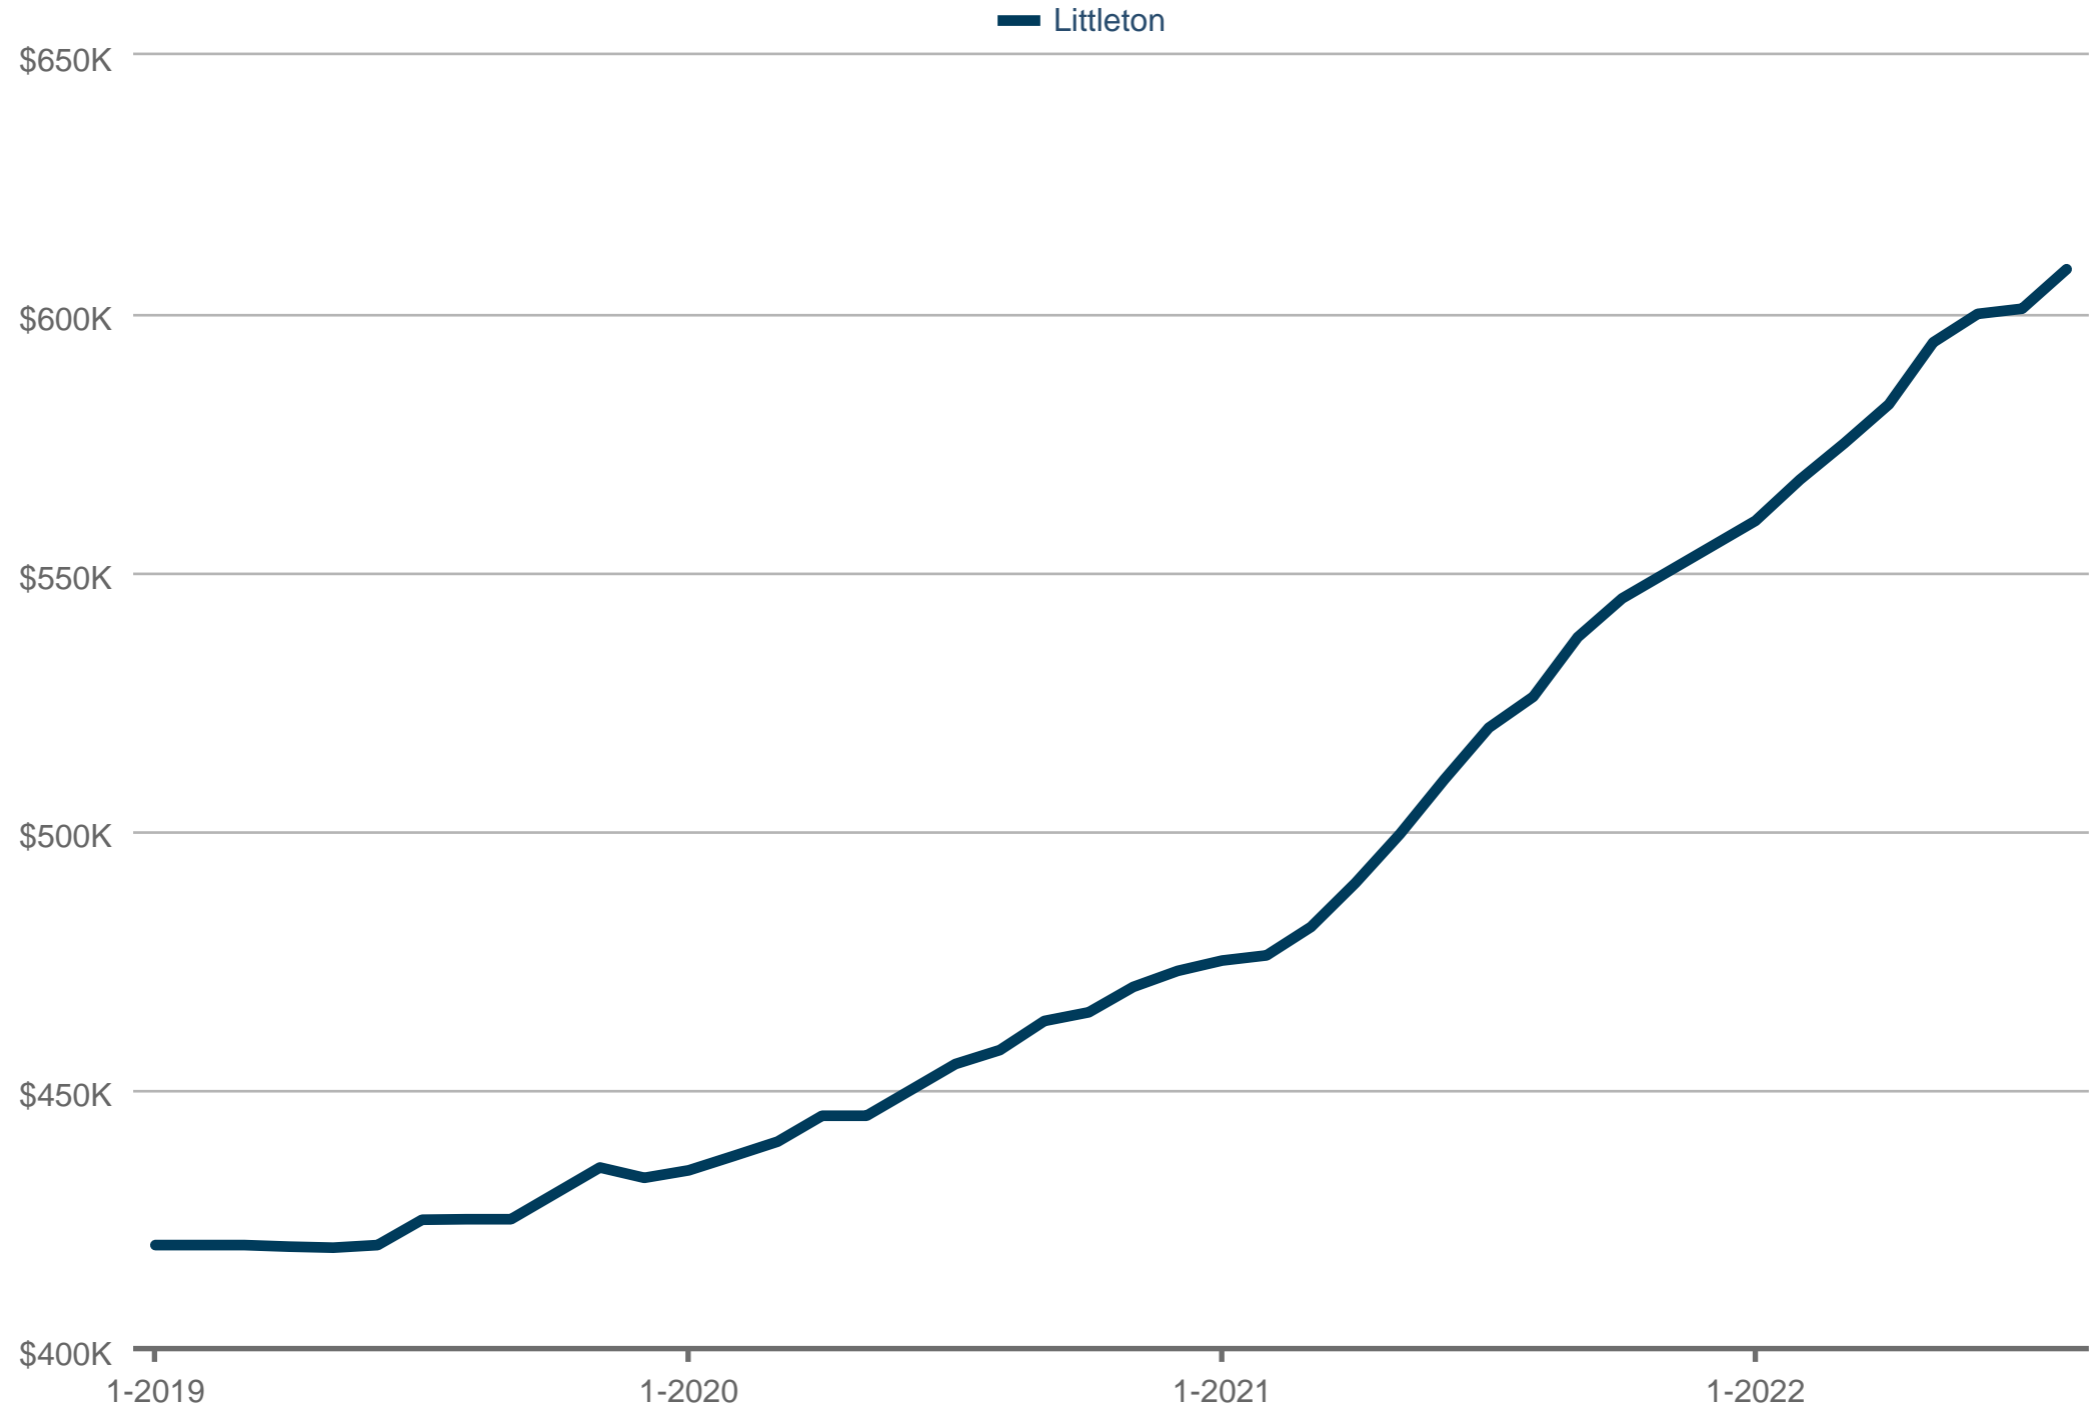

### Median Closed Price

Littleton

Each data point is 12 months of activity. Data is from September 13, 2022.

All data from REcolorado®. REcolorado® is a registered trademark of REcolorado © 2021 REcolorado. All rights reserved. InfoSparks © 2025 ShowingTime Plus, LLC.