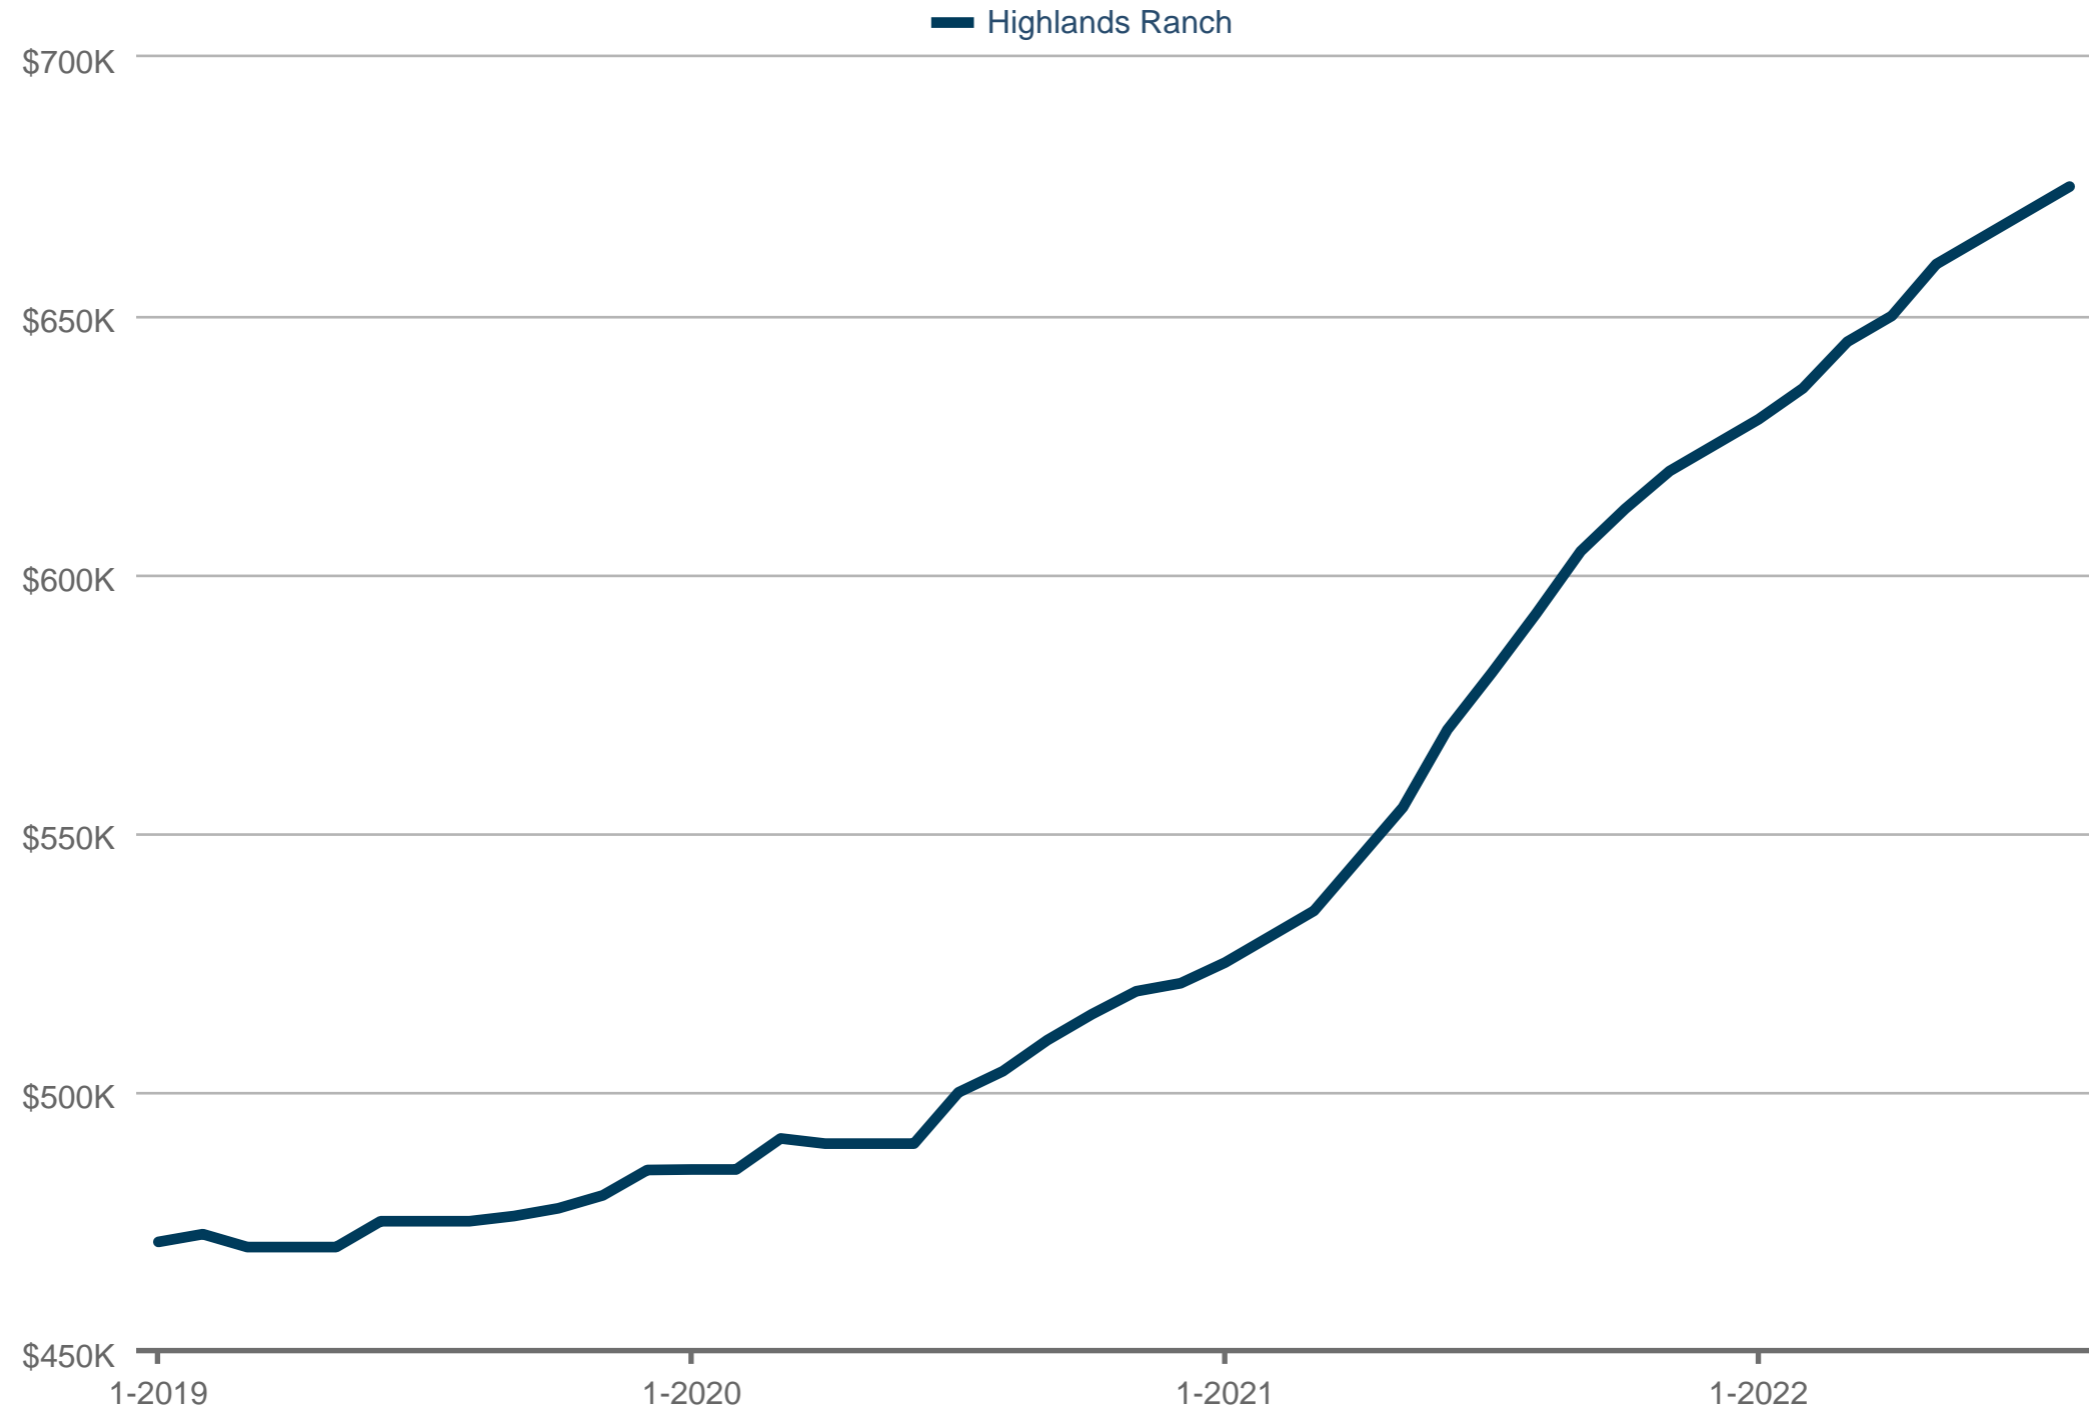

Median Closed Price

Highlands Ranch

Each data point is 12 months of activity. Data is from September 13, 2022.