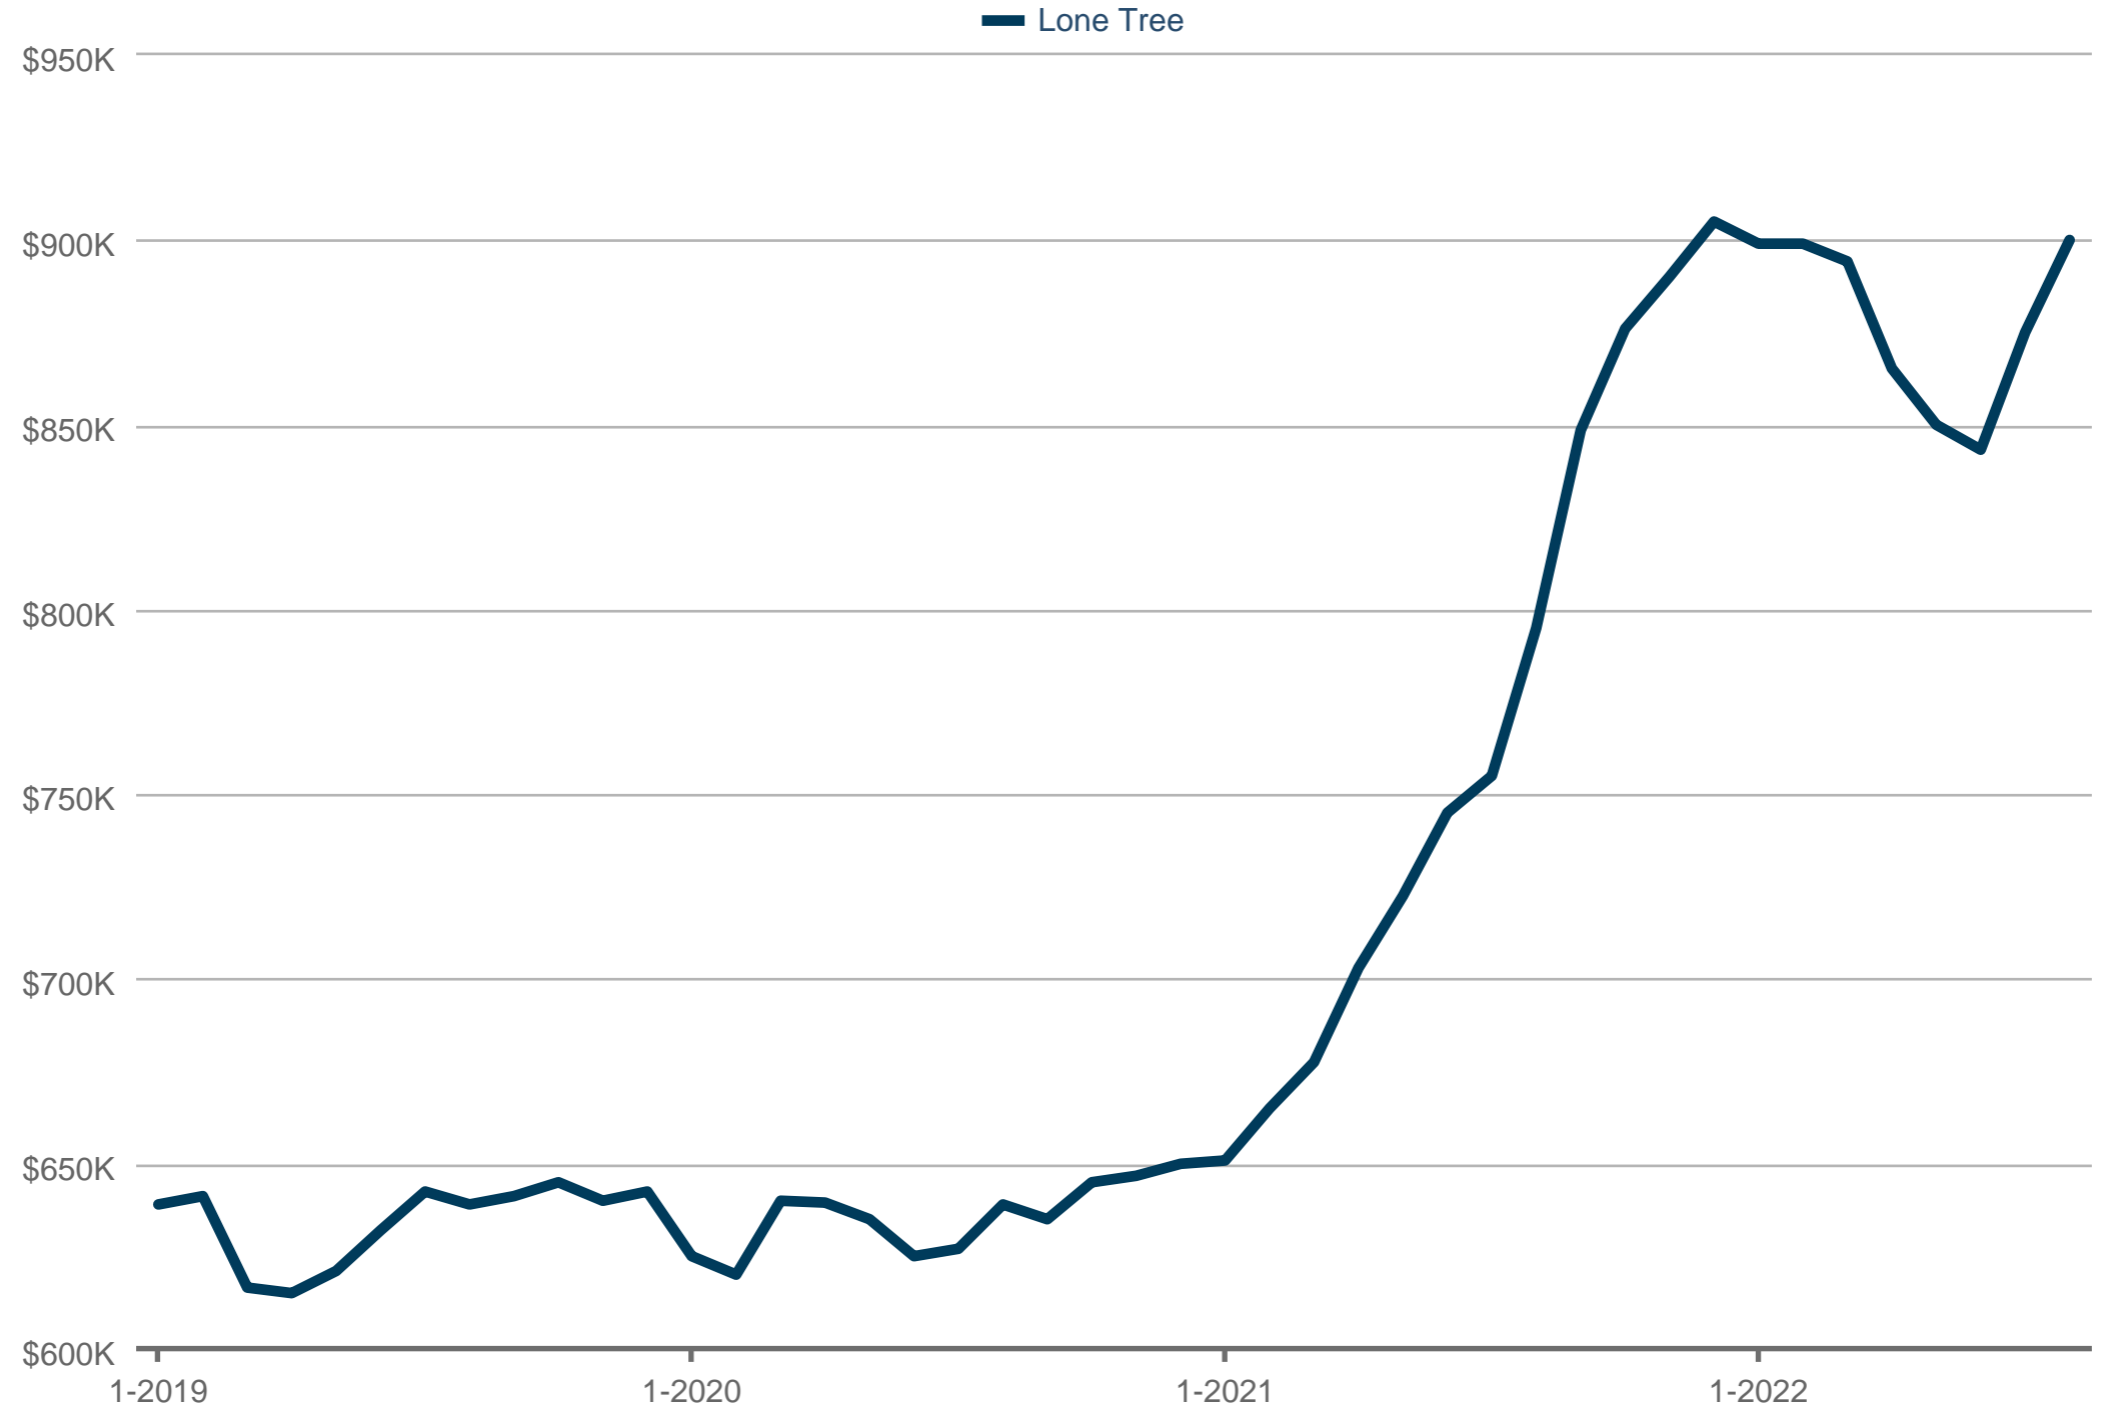

### Median Closed Price

Lone Tree

Each data point is 12 months of activity. Data is from September 13, 2022.