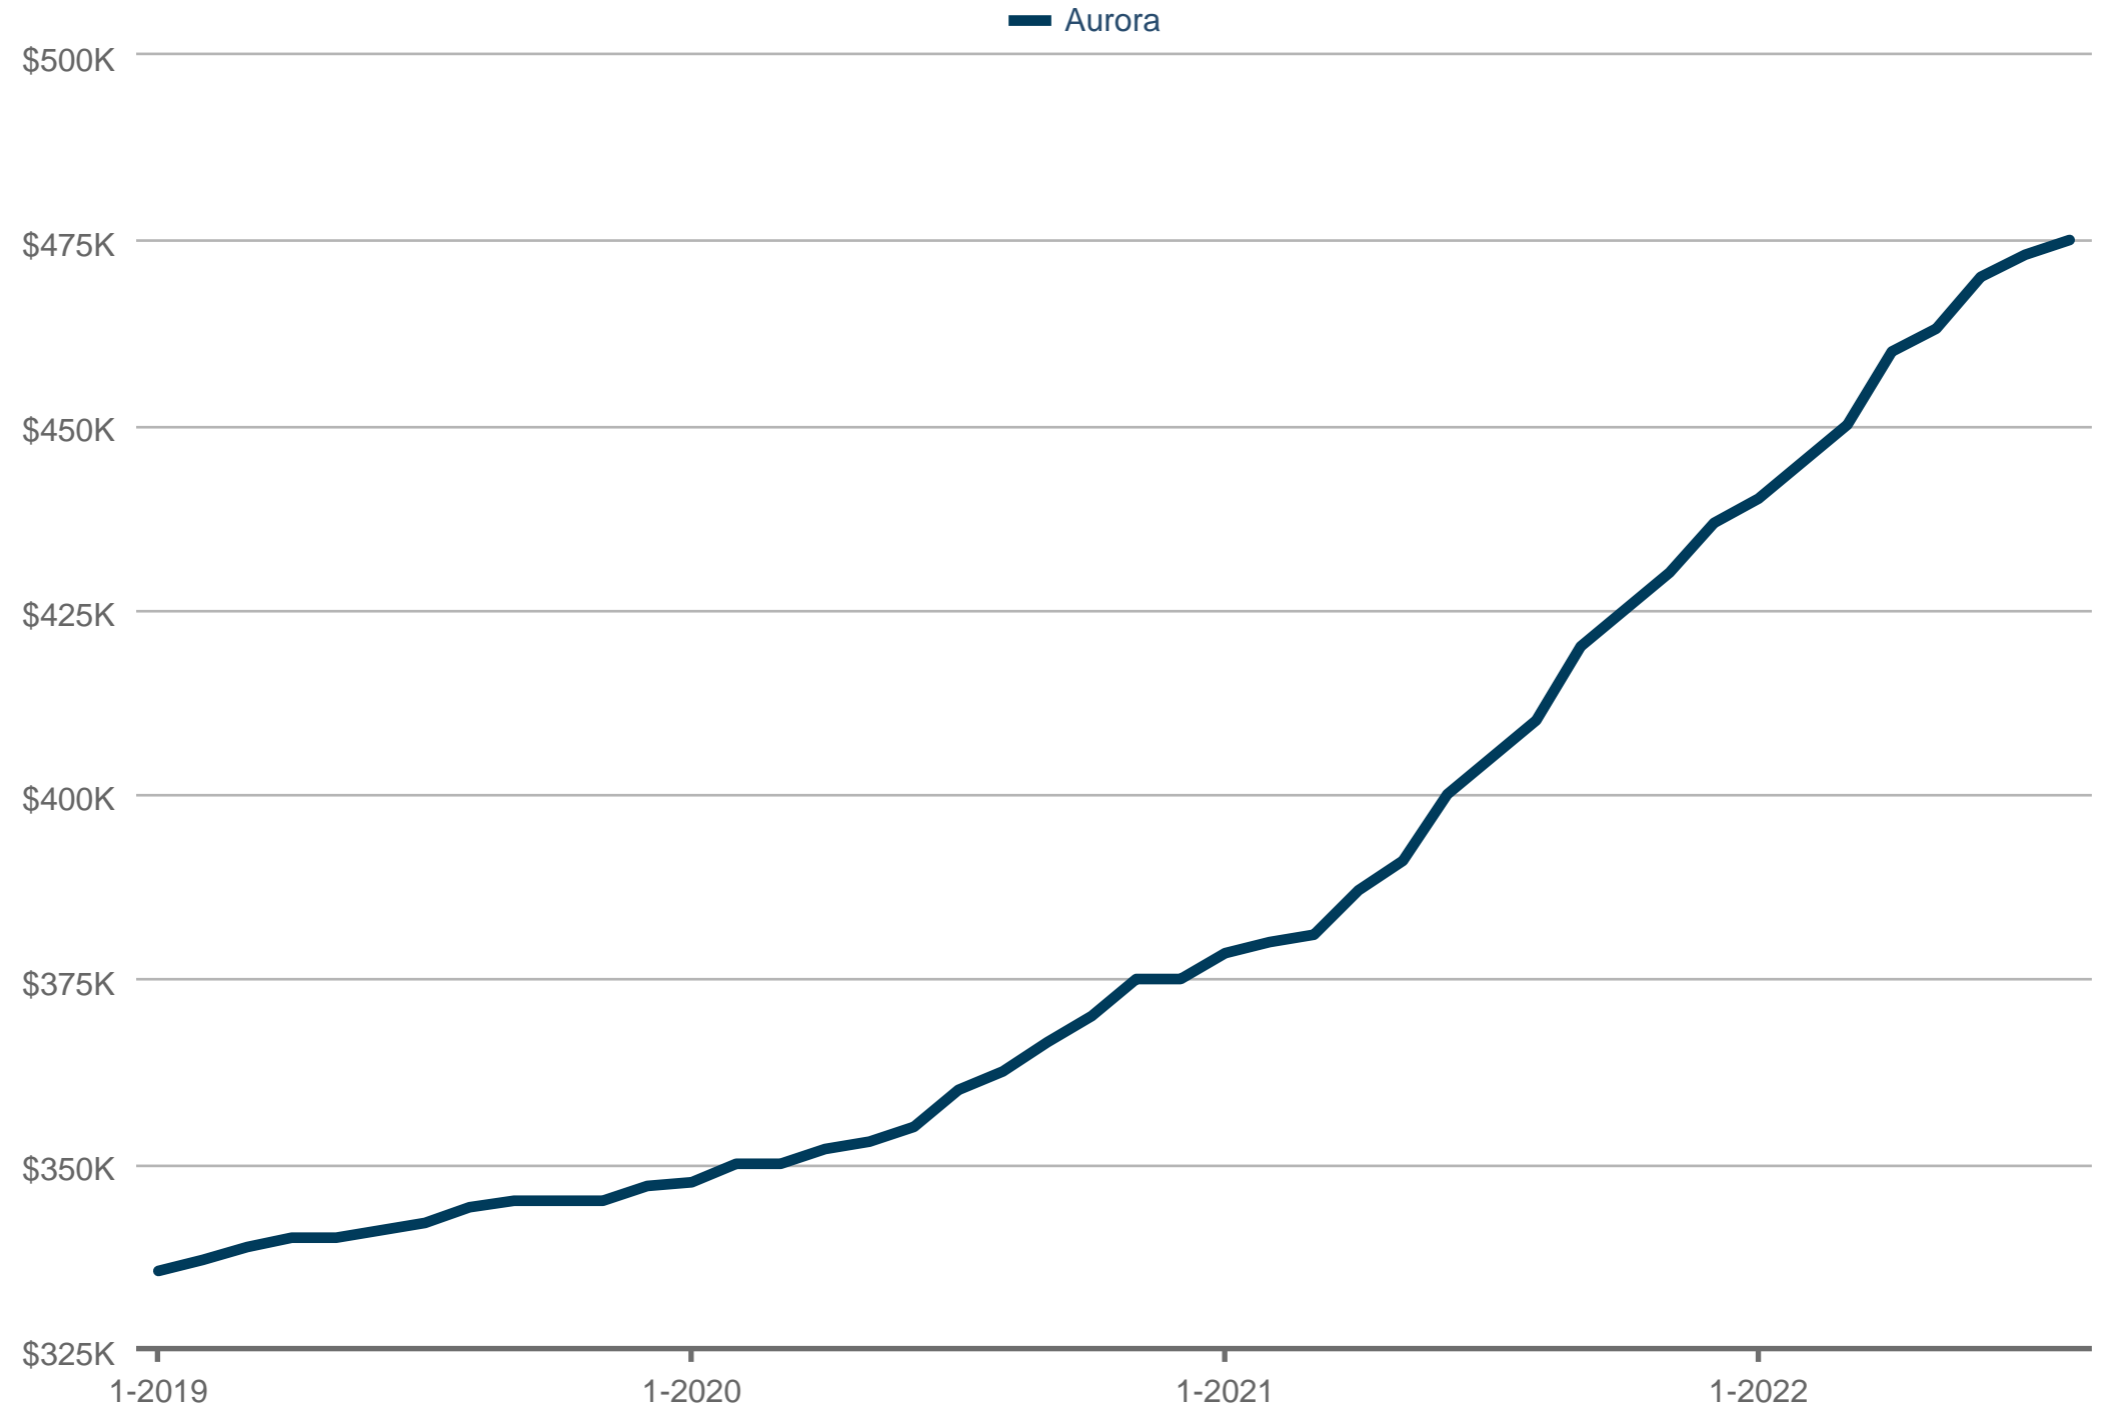

Median Closed Price

Aurora

Each data point is 12 months of activity. Data is from September 13, 2022.

All data from REcolorado®. REcolorado® is a registered trademark of REcolorado © 2021 REcolorado. All rights reserved. InfoSparks © 2025 ShowingTime Plus, LLC.