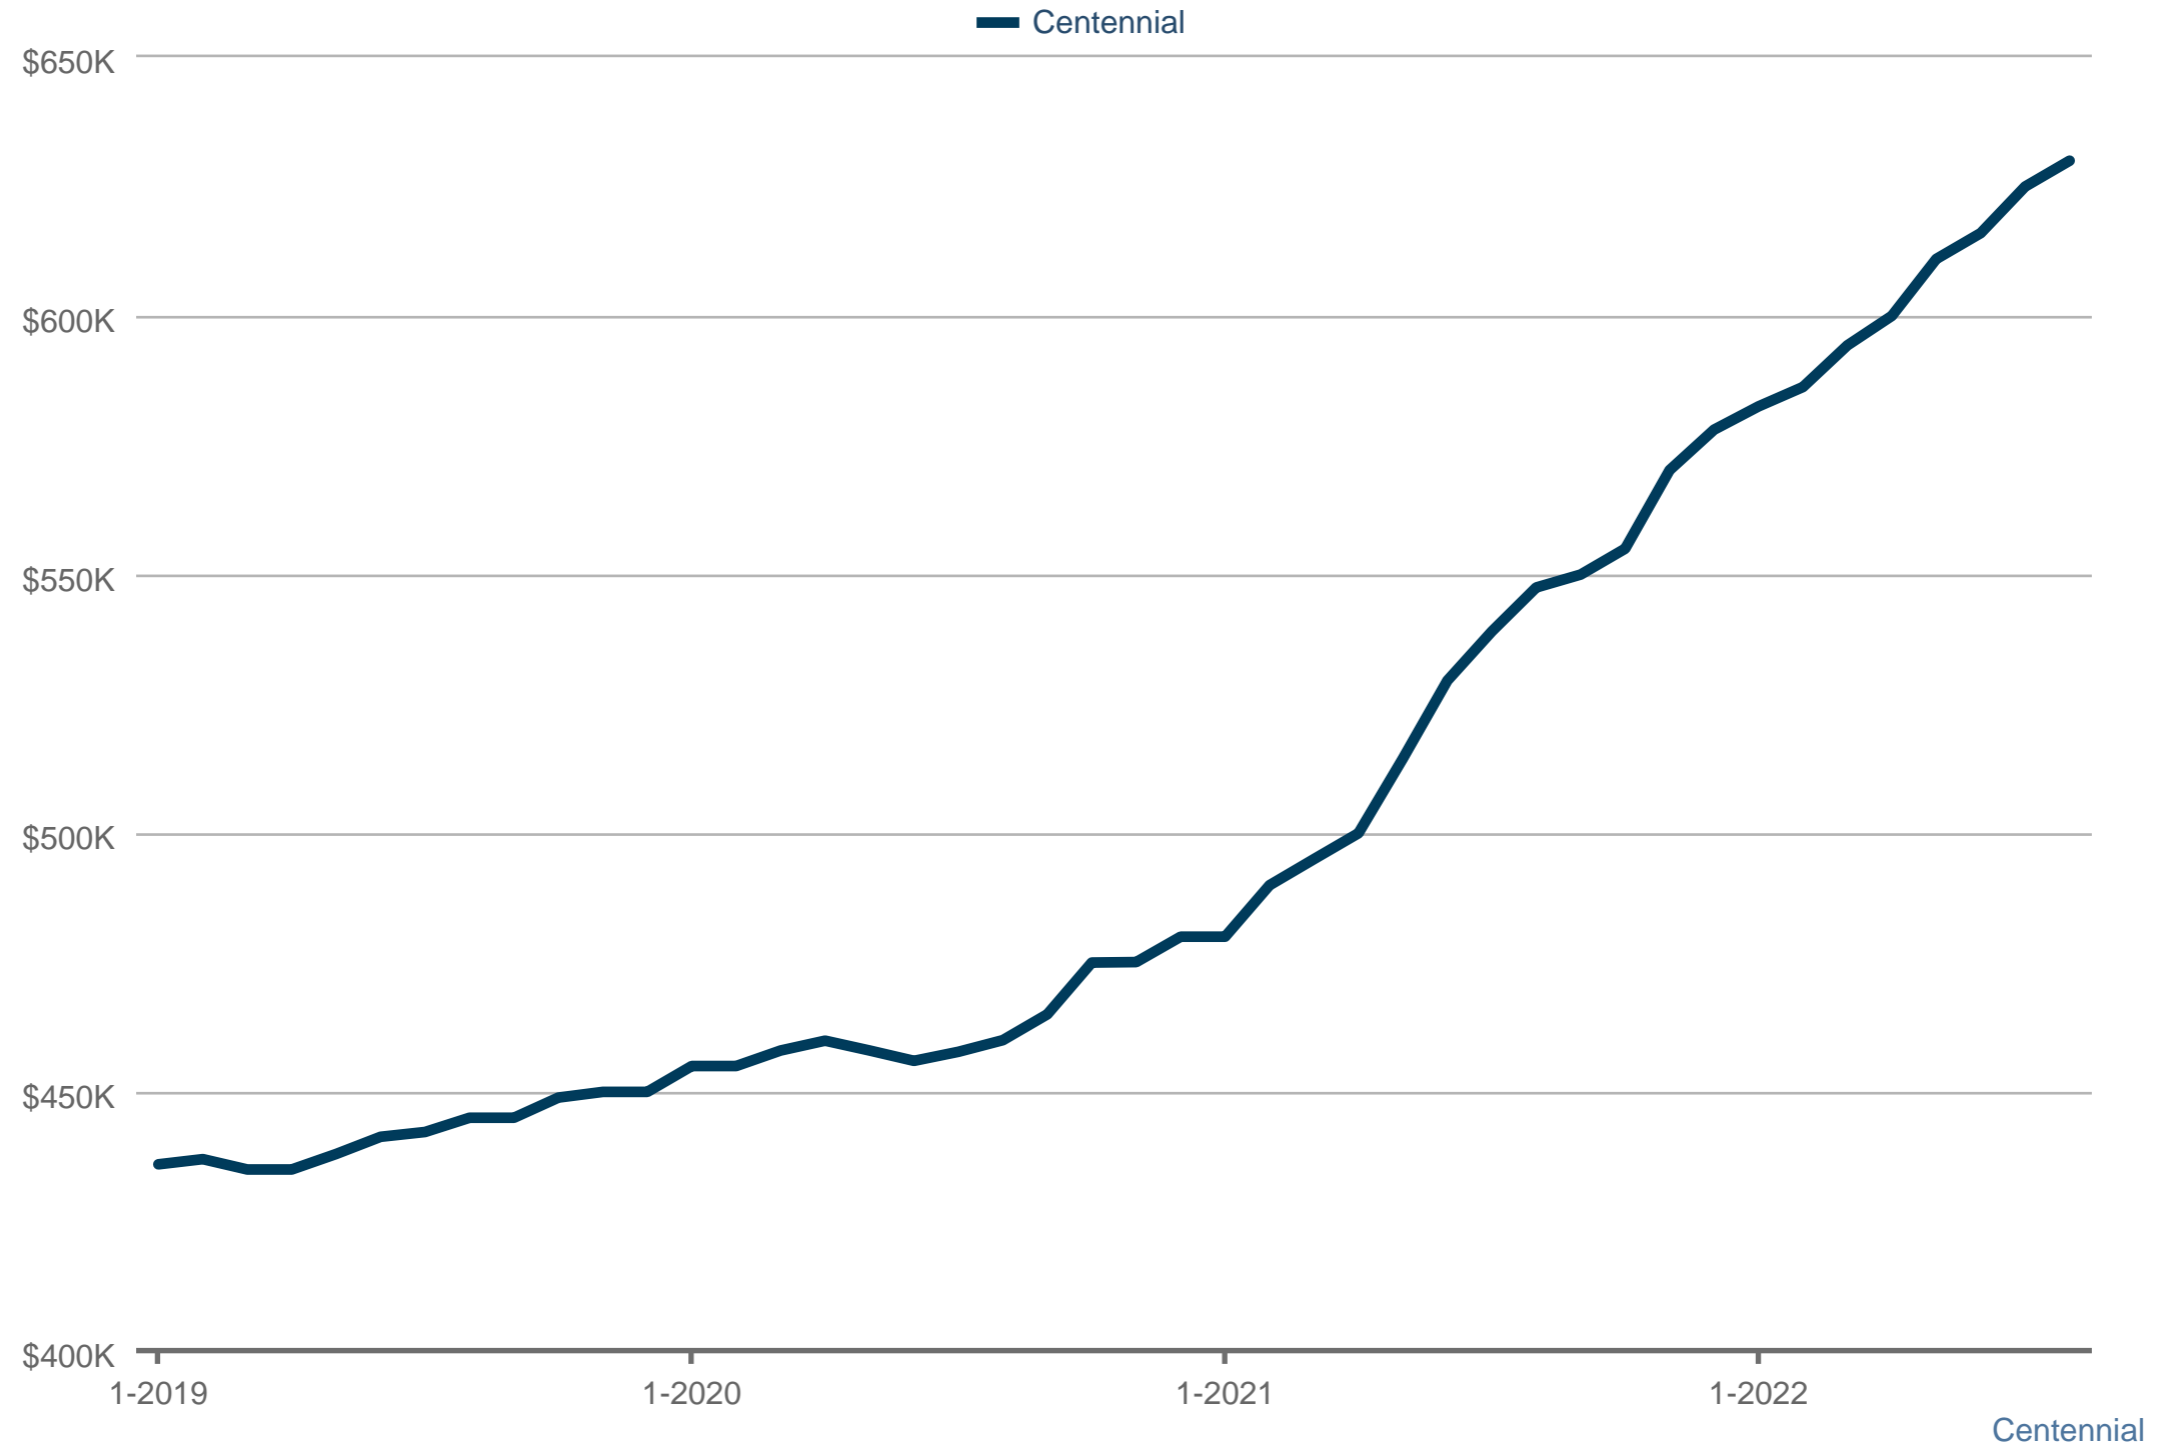

### Median Closed Price

Each data point is 12 months of activity. Data is from September 13, 2022.

All data from REcolorado®. REcolorado® is a registered trademark of REcolorado © 2021 REcolorado. All rights reserved. InfoSparks © 2025 ShowingTime Plus, LLC.