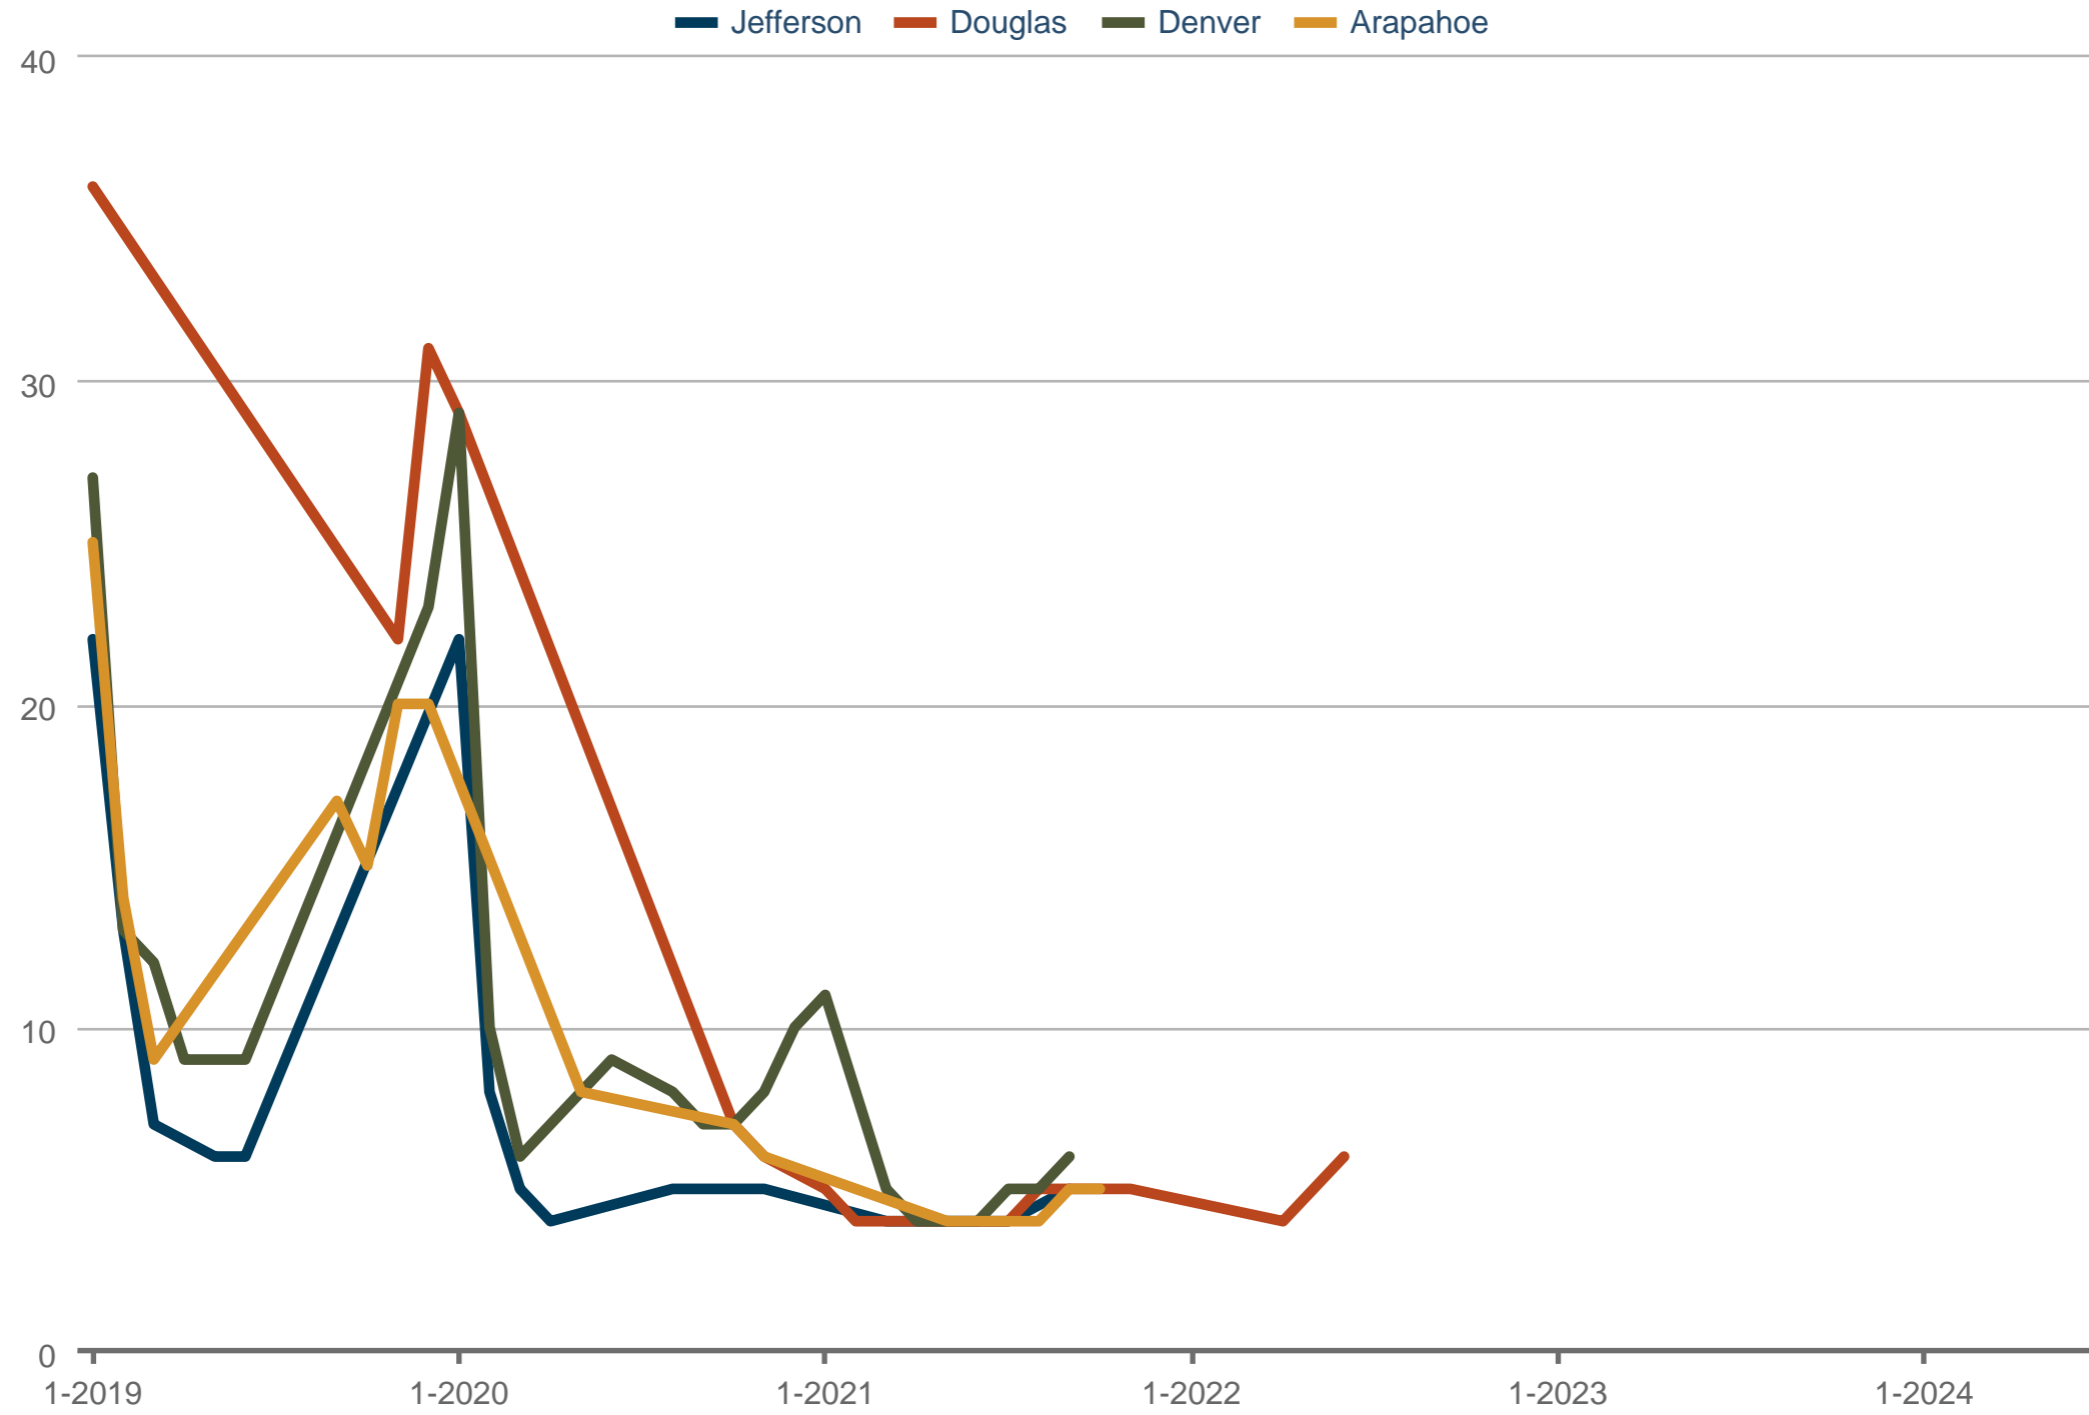

Median Days in MLS

Jefferson & Douglas & Denver & Arapahoe

Each data point is one month of activity. Data is from July 27, 2024.