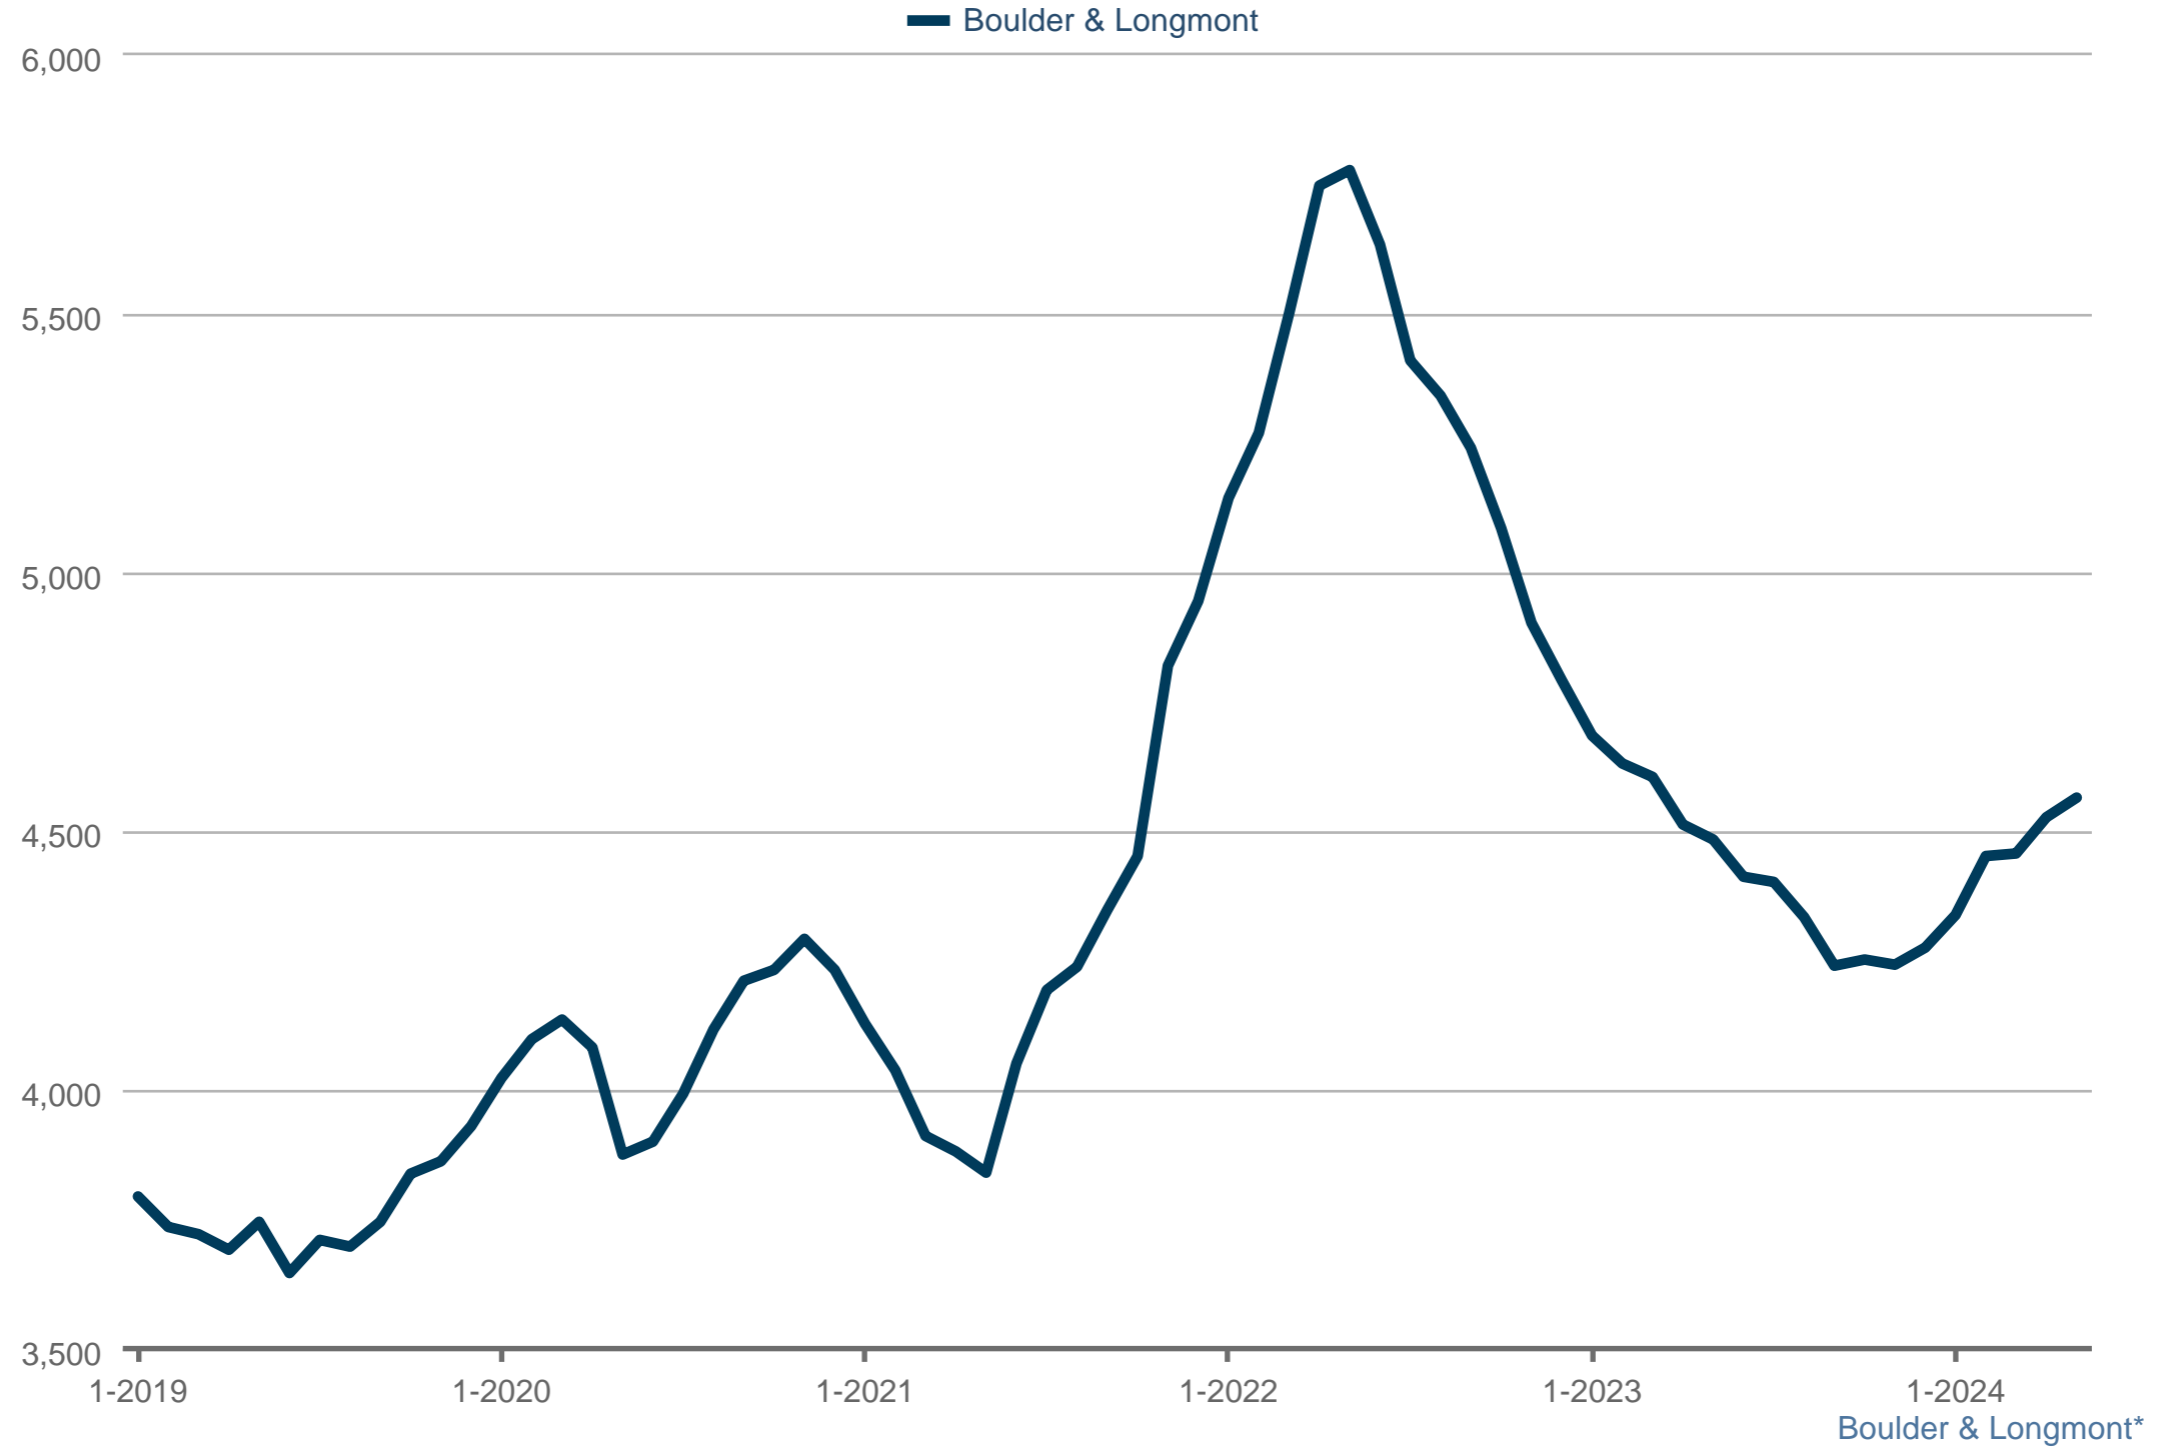

### Closed Listings

Each data point is 12 months of activity. Data is from June 25, 2024.

\* User-defined area. All data from REcolorado®. REcolorado® is a registered trademark of REcolorado © 2021 REcolorado. All rights reserved. InfoSparks © 2024 ShowingTime.