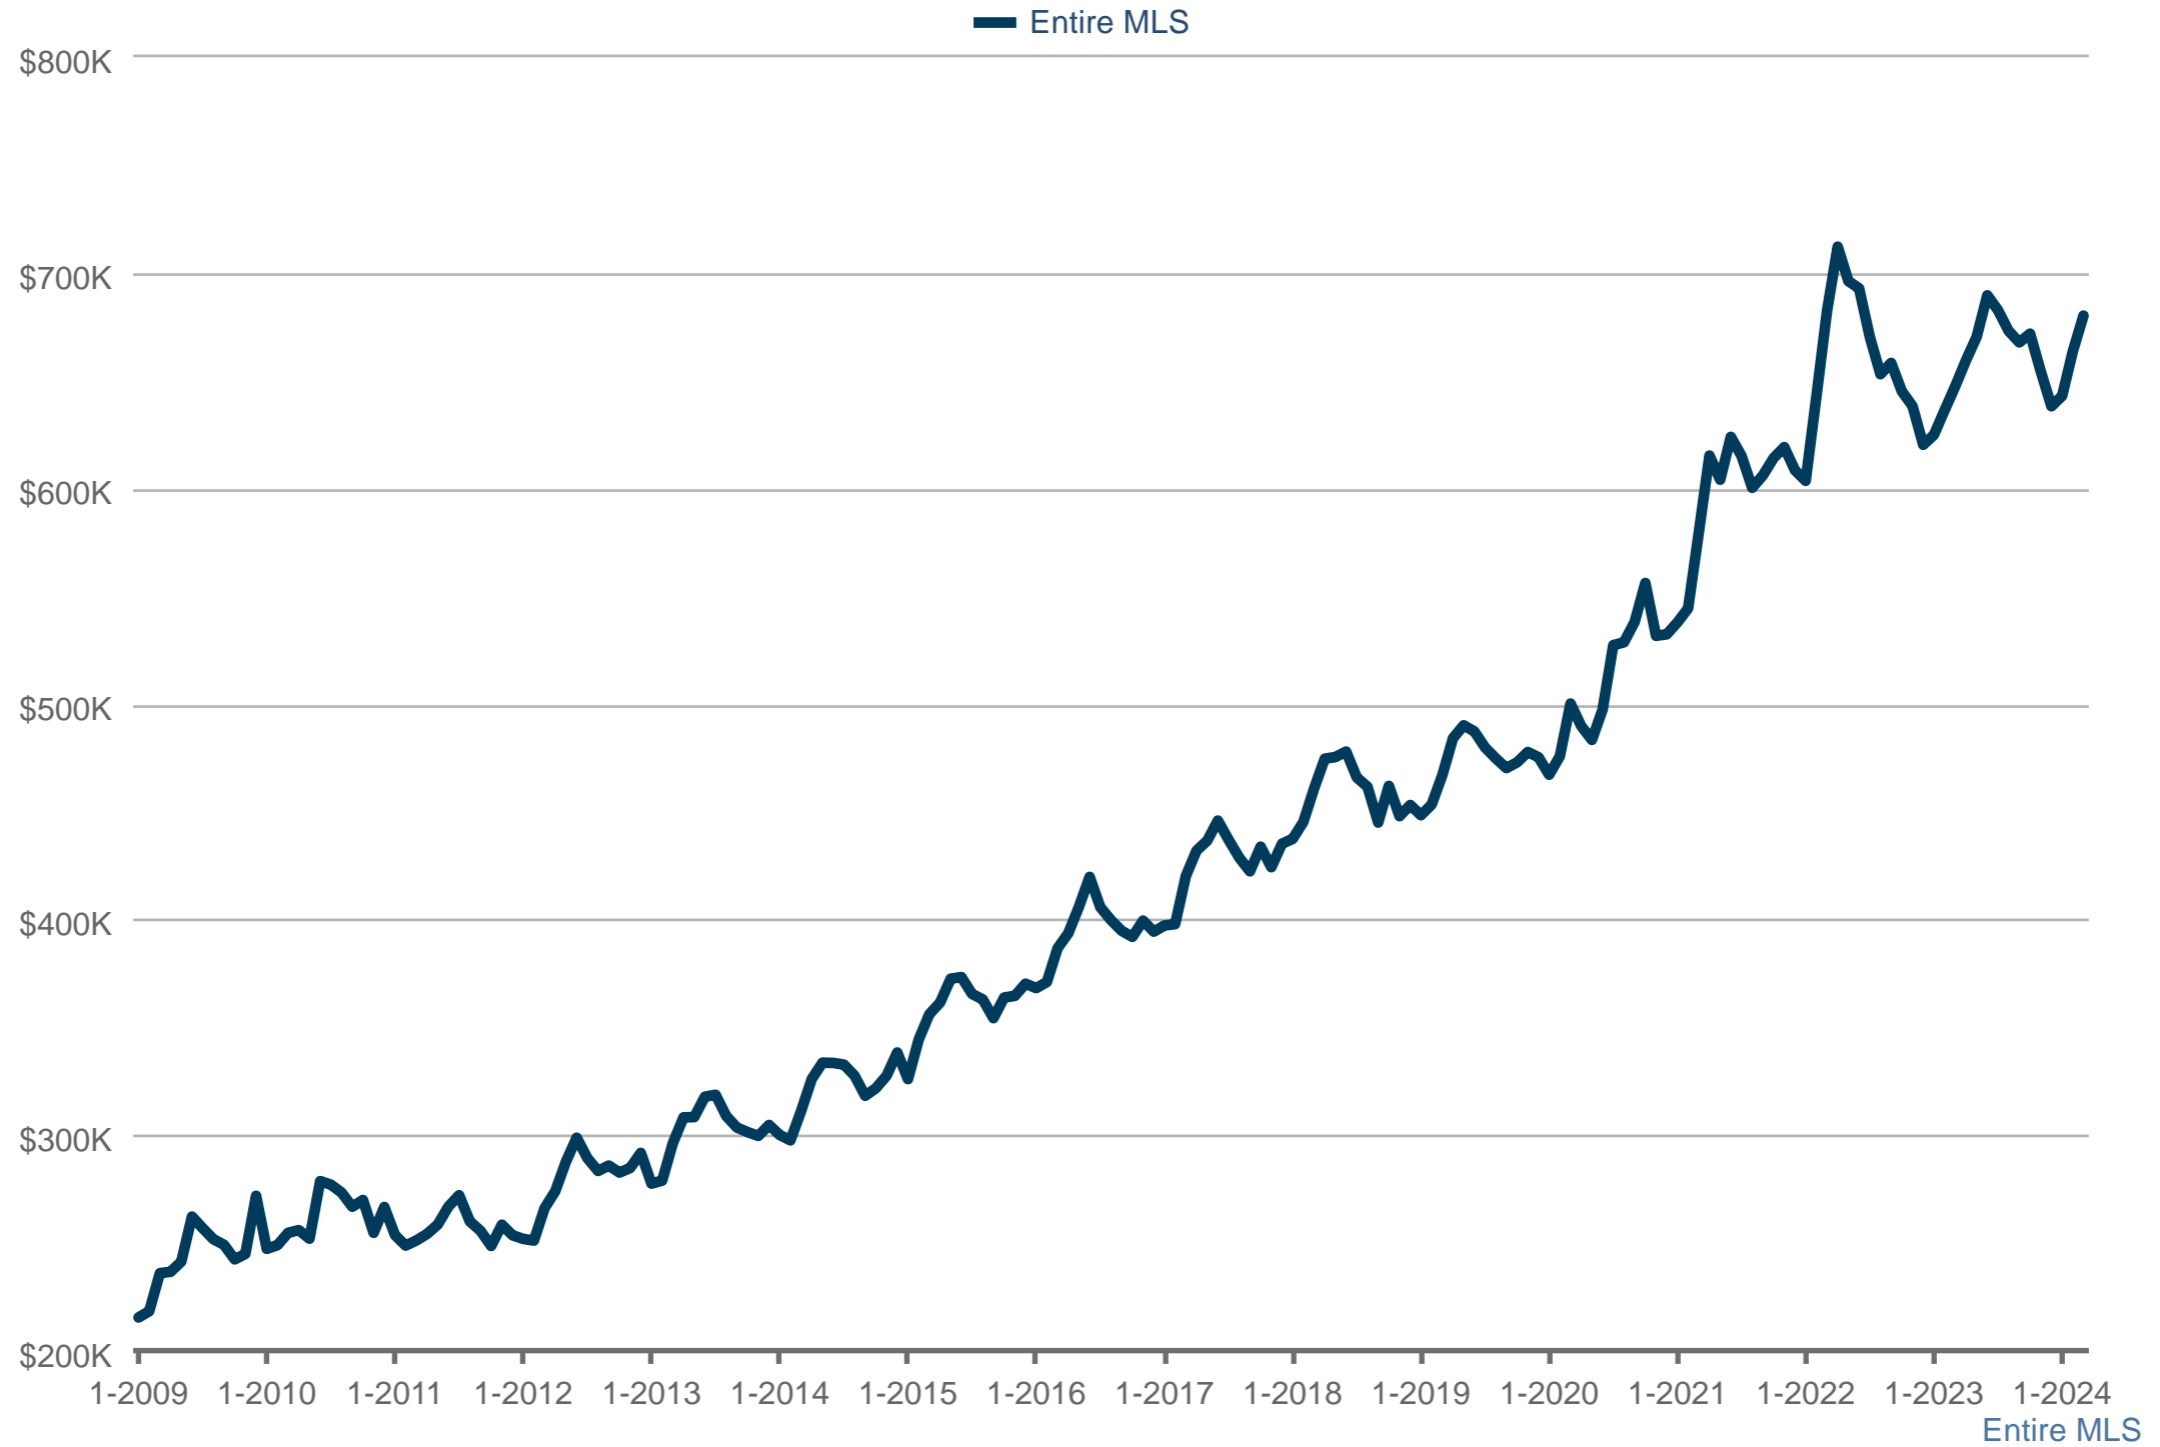

Average Closed Price

Each data point is one month of activity. Data is from April 23, 2024.