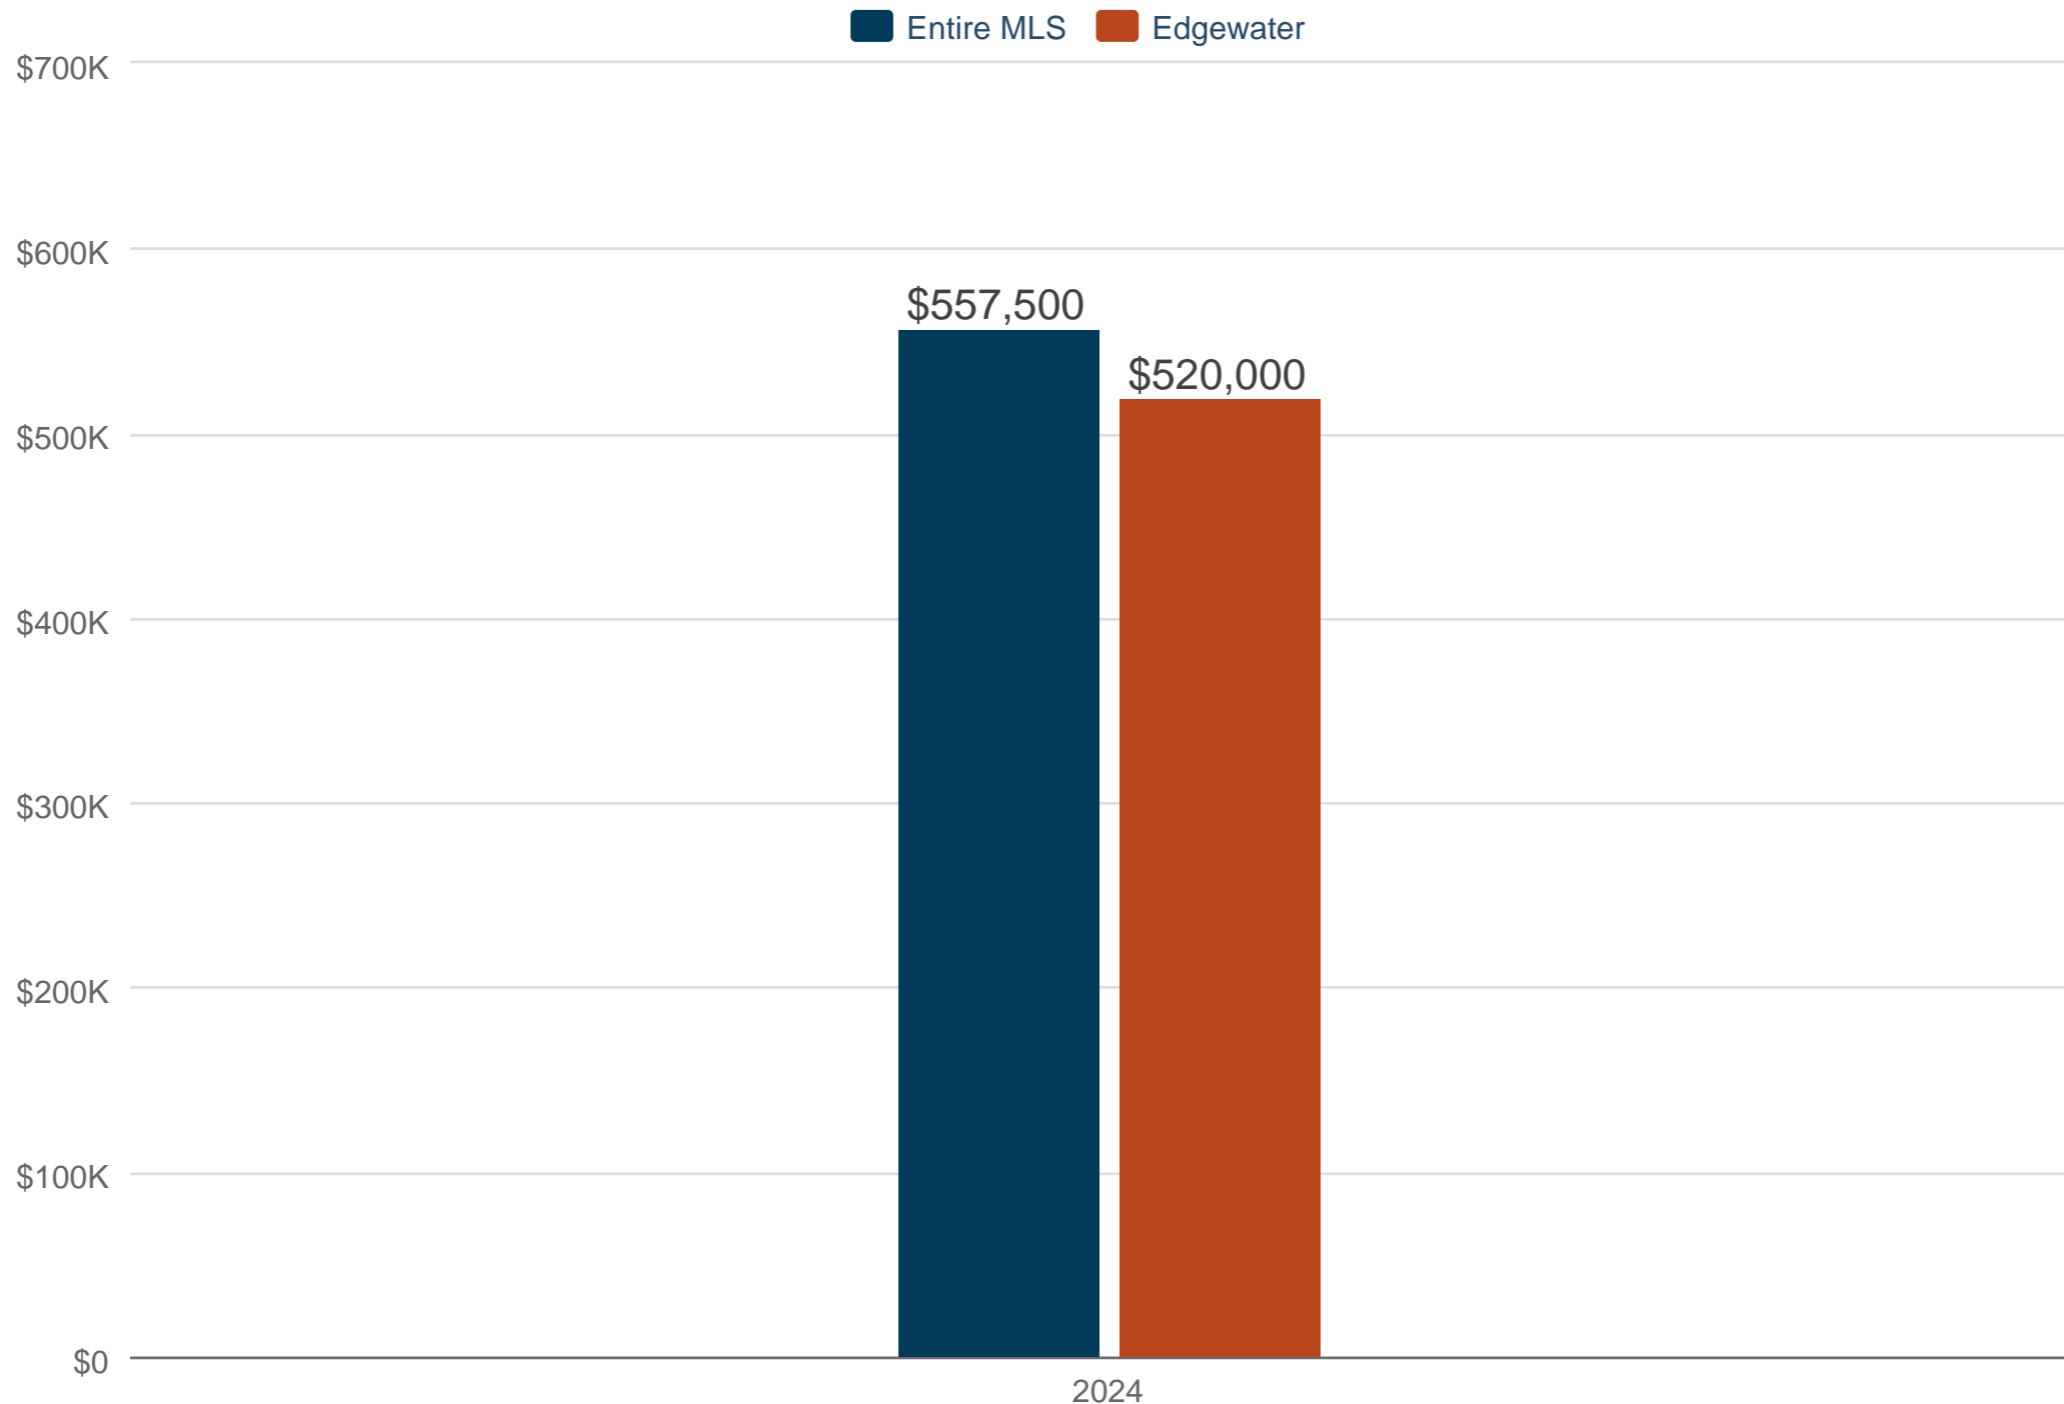

March Median Closed Price

Entire MLS & Edgewater

Each data point is three months of activity. Data is from April 23, 2024.

All data from REcolorado®. REcolorado® is a registered trademark of REcolorado © 2021 REcolorado. All rights reserved. InfoSparks © 2024 ShowingTime.