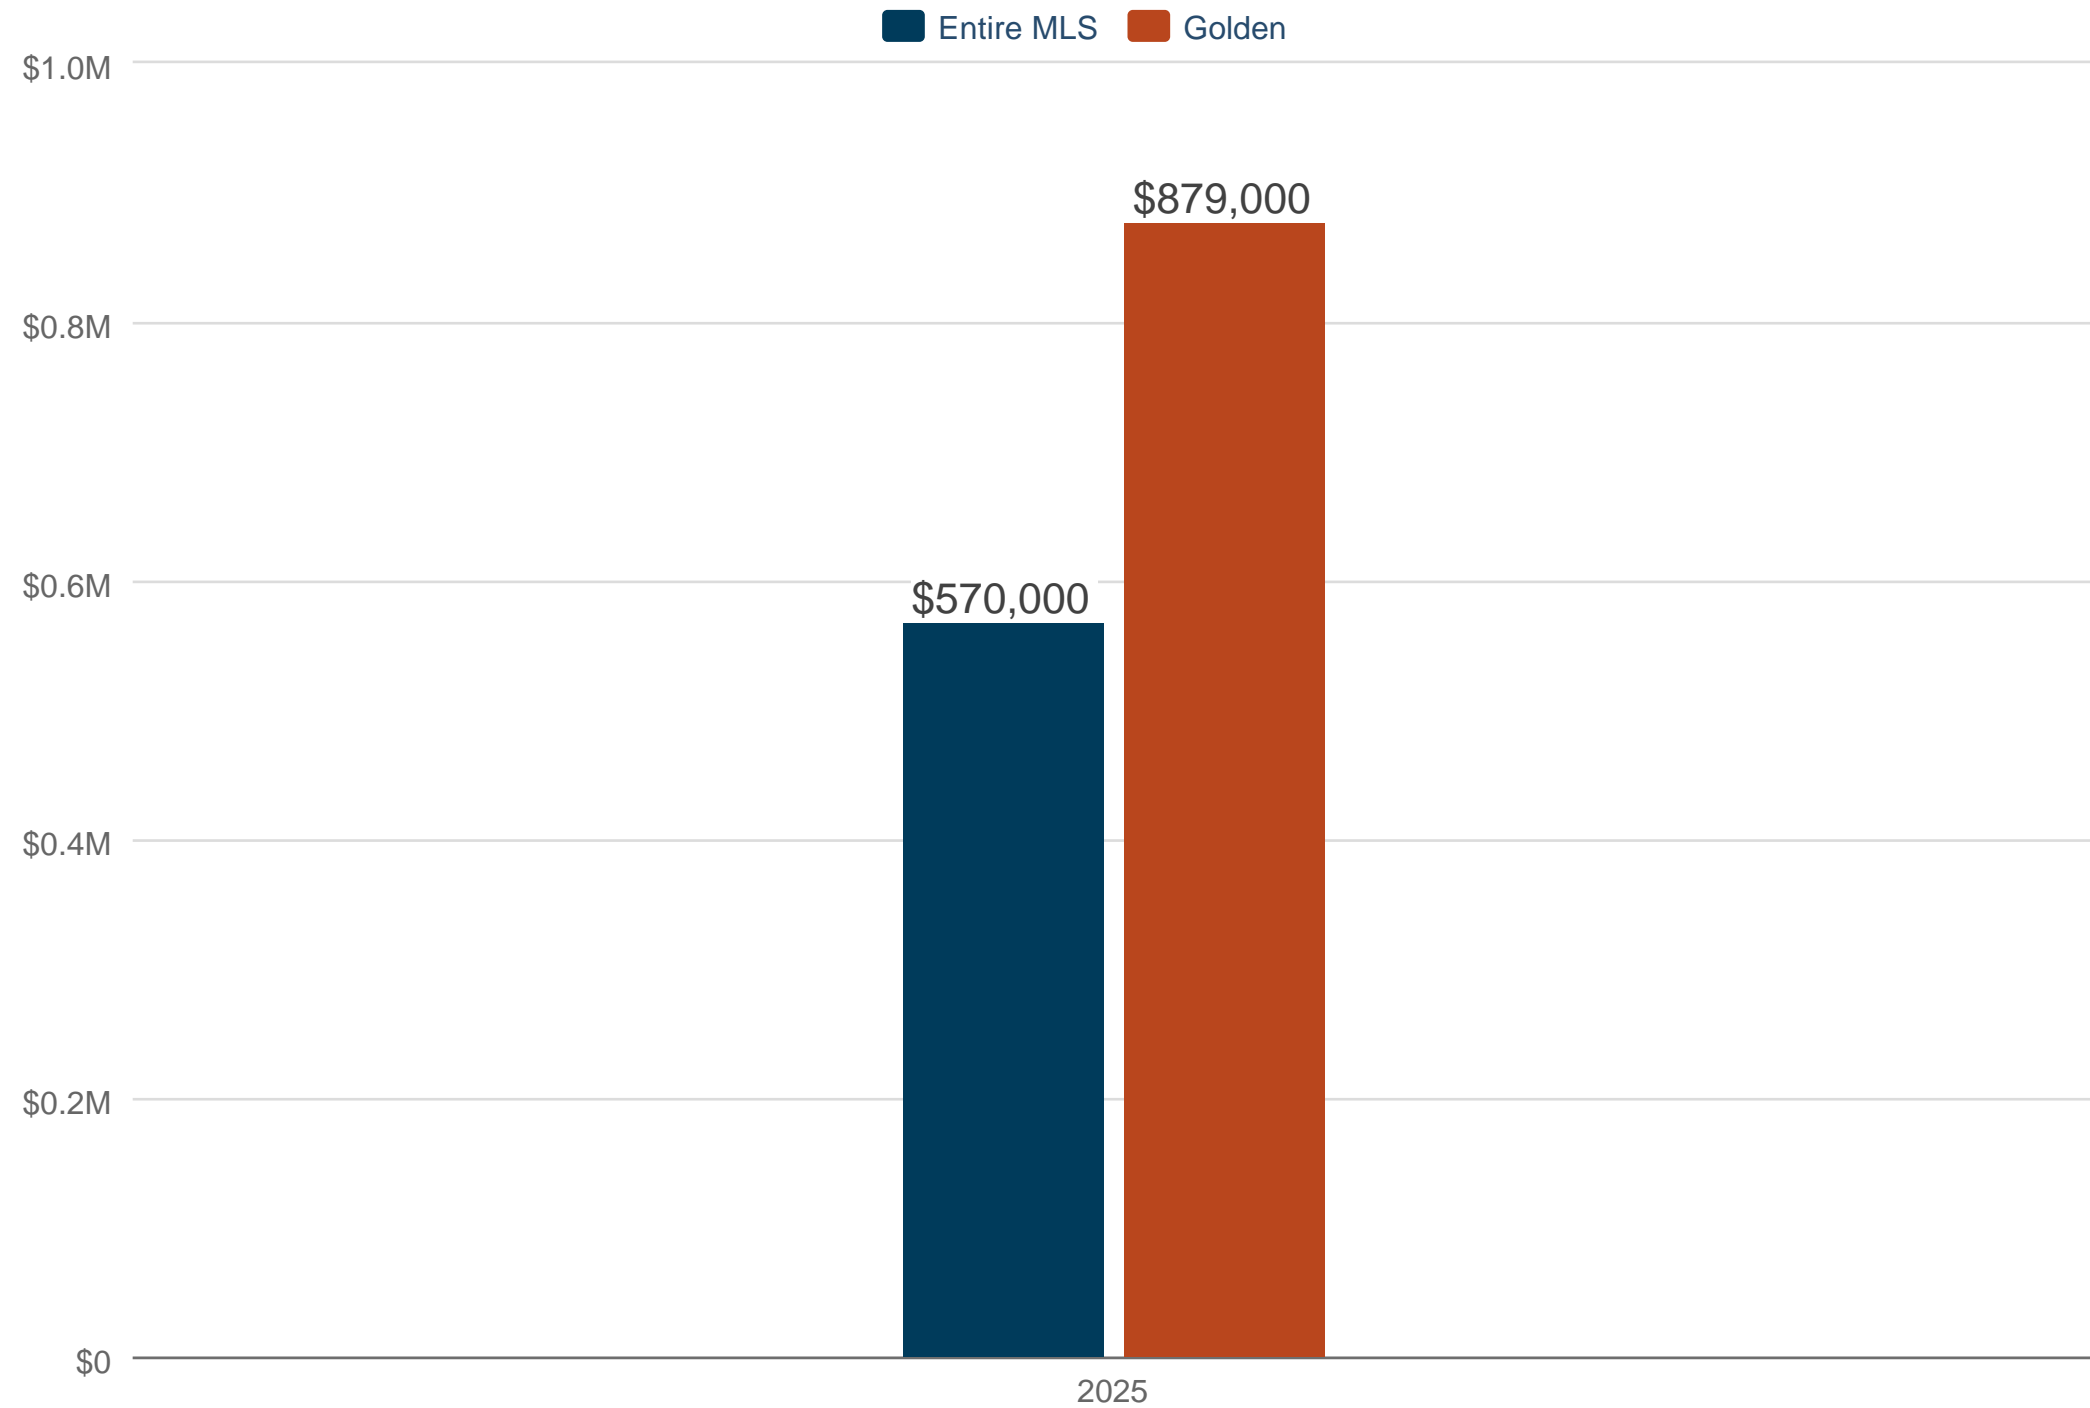

### April Median Closed Price

Entire MLS & Golden

Each data point is three months of activity. Data is from May 17, 2025.

All data from REcolorado®. REcolorado® is a registered trademark of REcolorado © 2021 REcolorado. All rights reserved. InfoSparks © 2025 ShowingTime Plus, LLC.