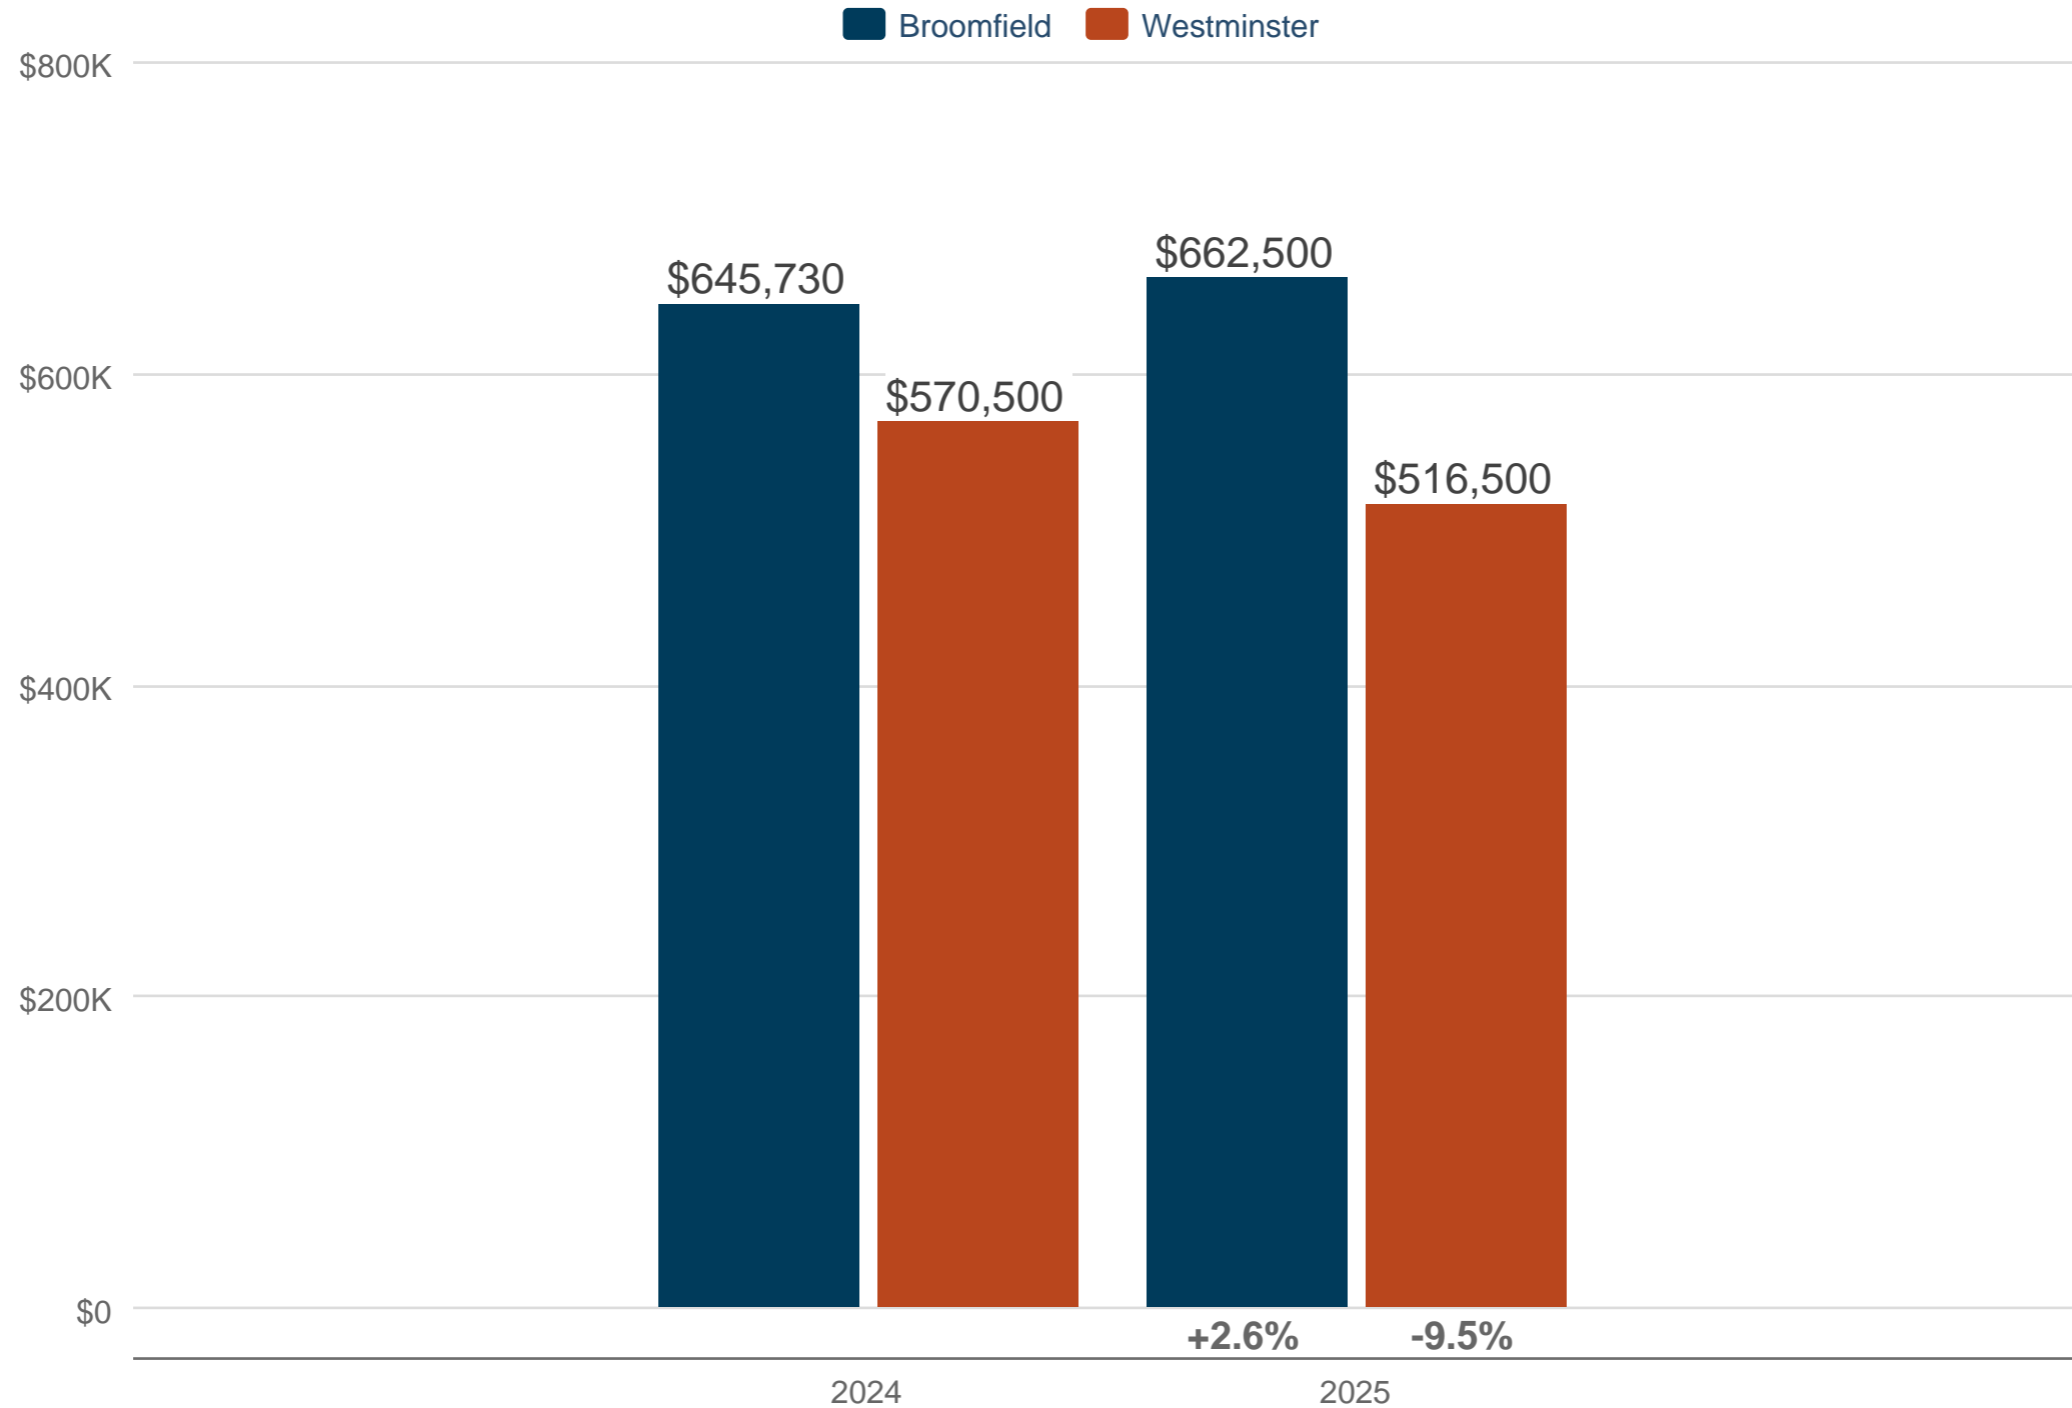

Kelli Bairn
Compass - Denver

Office: 303-517-7554
Cell: 303-517-7554
kellibairn@gmail.com
LoveFrontRange.com

April Median Closed Price

Broomfield & Westminster

Each data point is one month of activity. Data is from May 16, 2025.