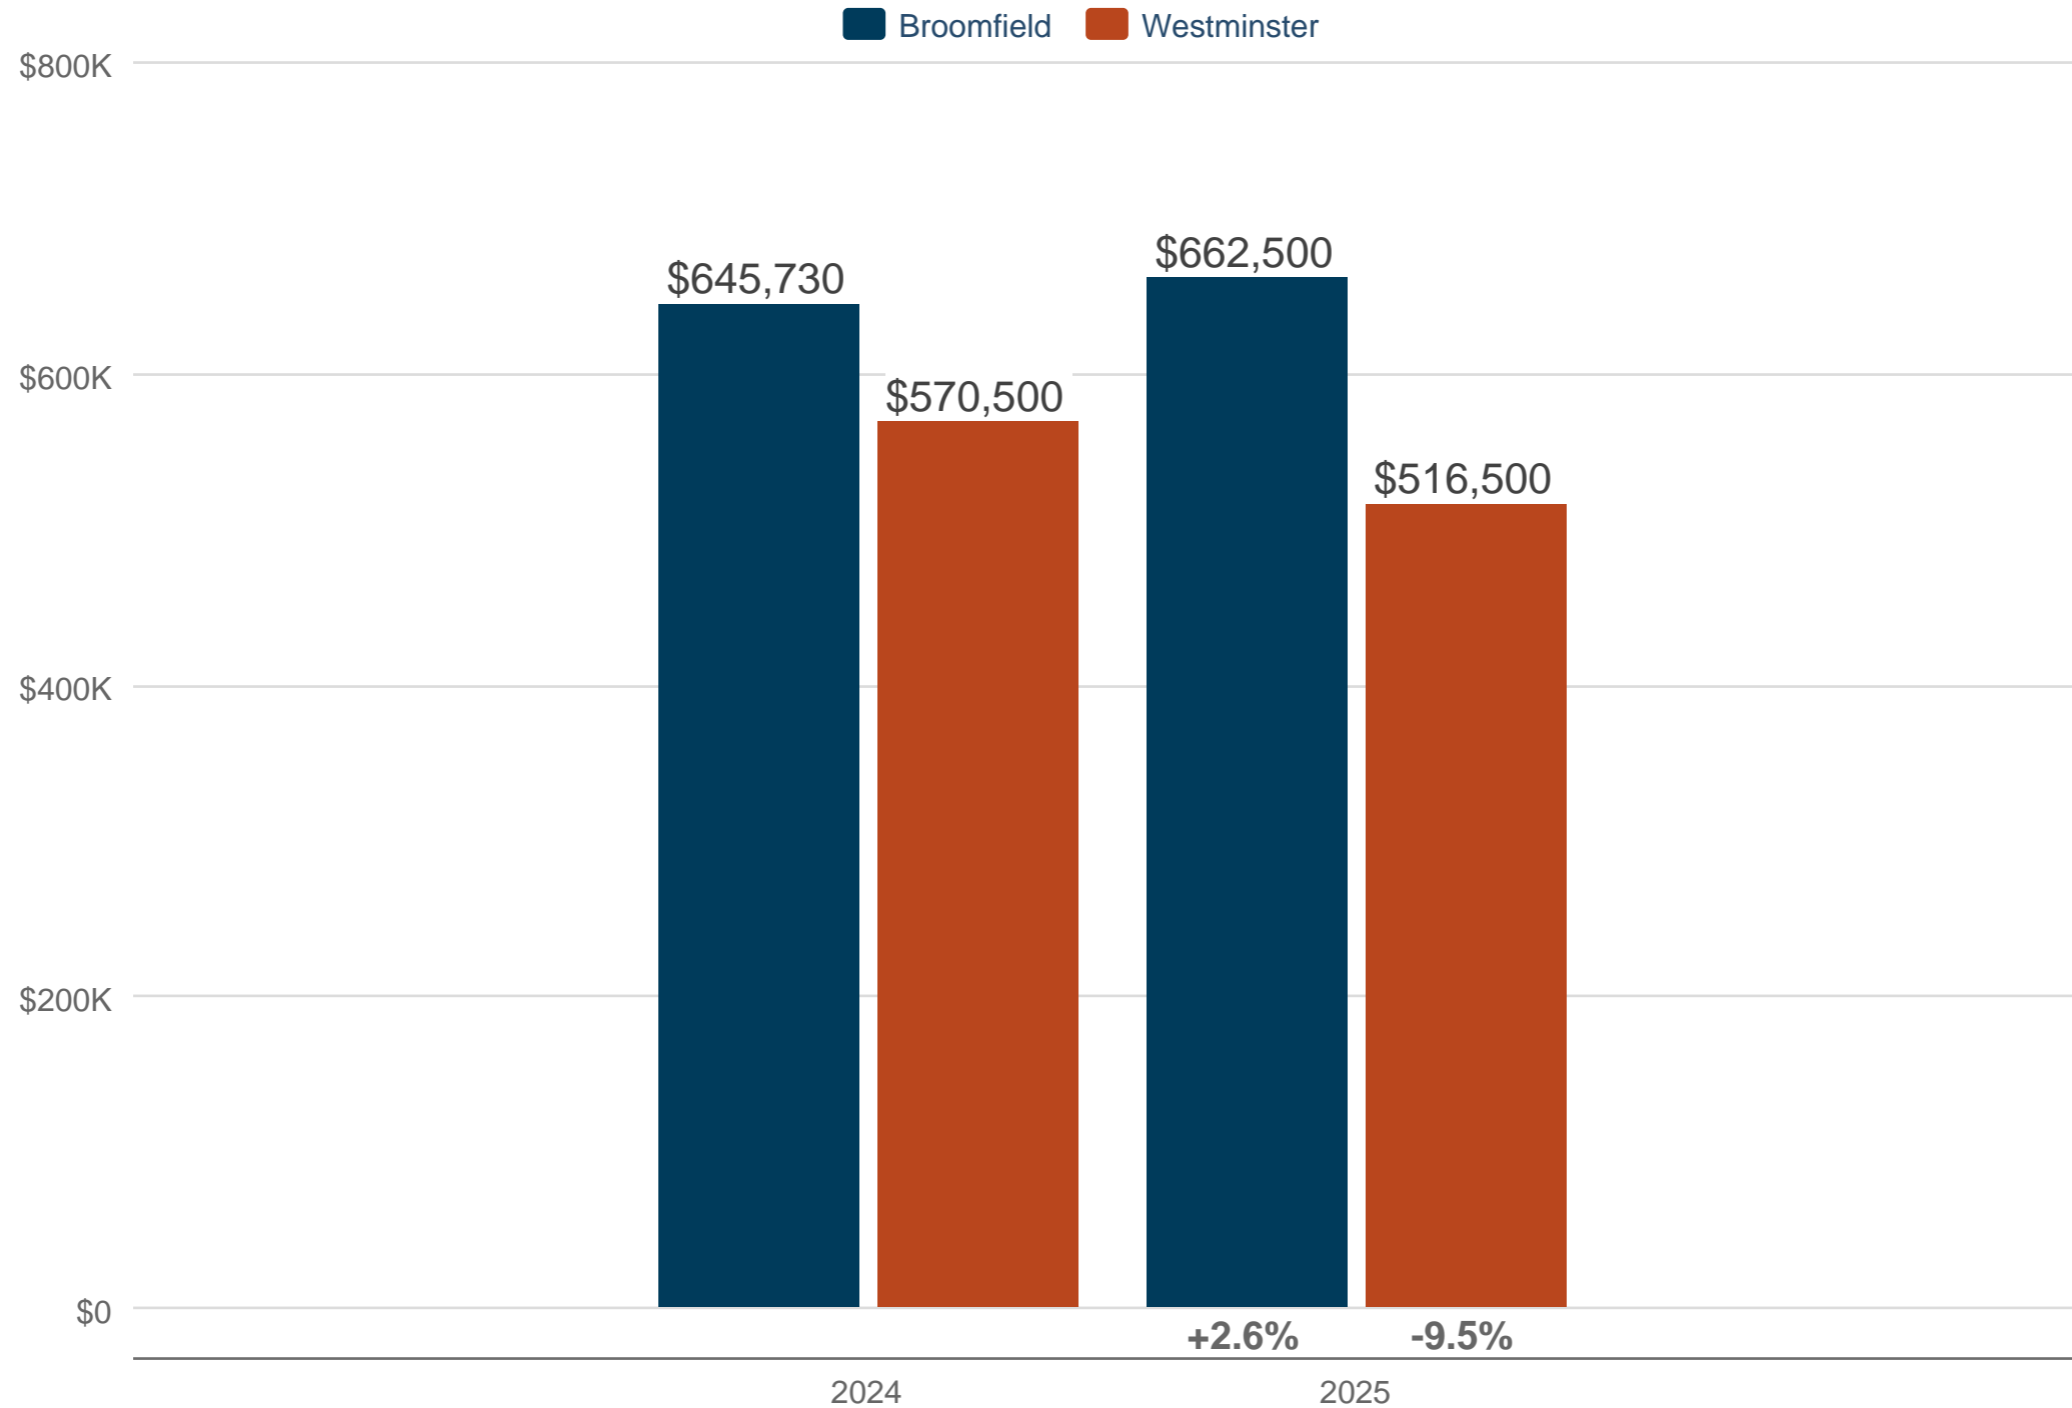

Kelli Bairn
Compass - Denver

Office: 303-517-7554
Cell: 303-517-7554
kellibairn@gmail.com
LoveFrontRange.com

April Median Closed Price

Broomfield & Westminster

Each data point is one month of activity. Data is from May 17, 2025.